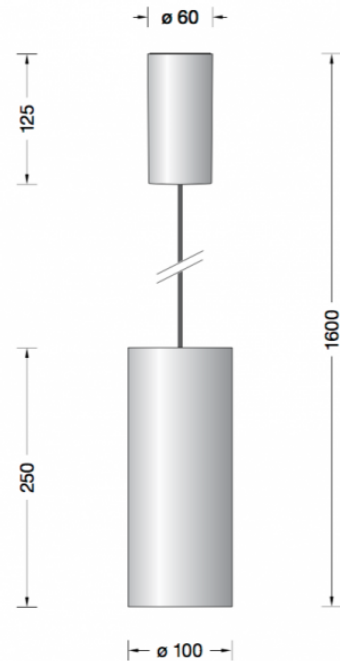

For all sales and technical enquiries, please contact:

+44 (0)114 263 4266

info@davidvillagelighting.co.uk

www.davidvillagelighting.co.uk