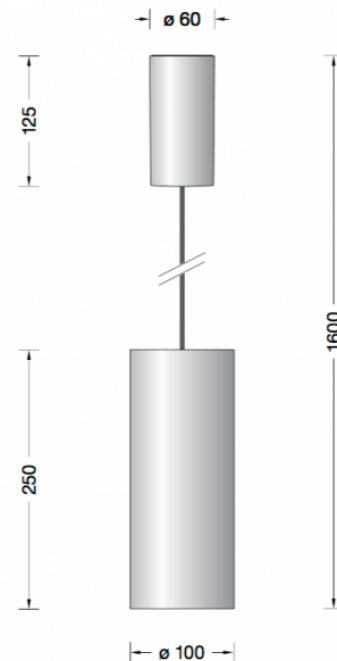

For all sales and technical enquiries, please contact:

+44 (0)114 263 4266

info@davidvillagelighting.co.uk

www.davidvillagelighting.co.uk