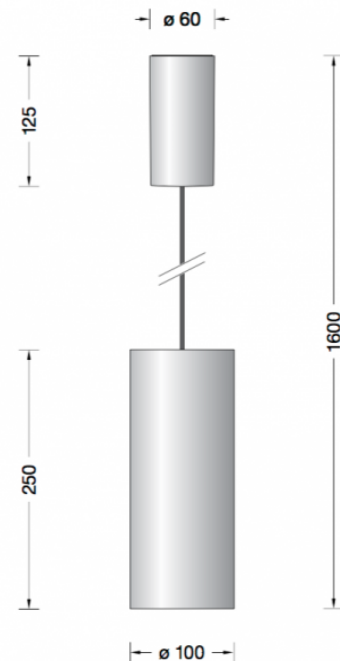

For all sales and technical enquiries, please contact:

+44 (0)114 263 4266

info@davidvillagelighting.co.uk

www.davidvillagelighting.co.uk