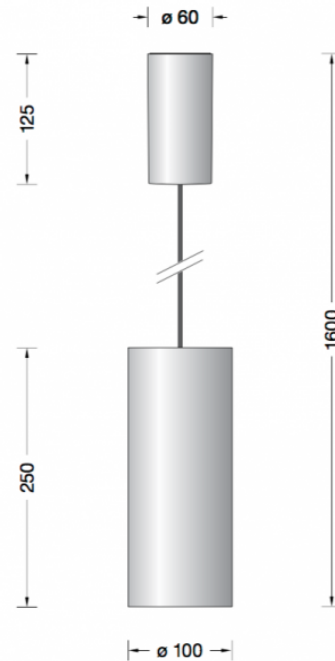

For all sales and technical enquiries, please contact:

+44 (0)114 263 4266

info@davidvillagelighting.co.uk

www.davidvillagelighting.co.uk