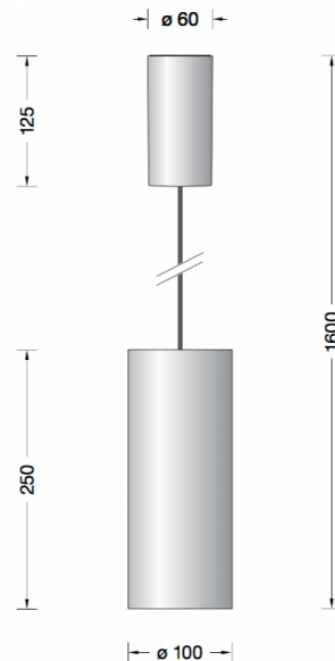

For all sales and technical enquiries, please contact:

+44 (0)114 263 4266

info@davidvillagelighting.co.uk

www.davidvillagelighting.co.uk