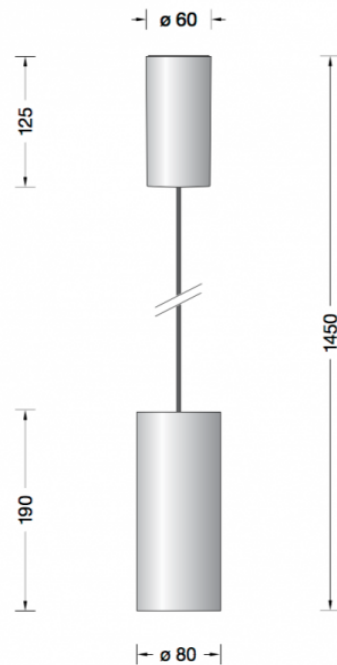

Collection LIMBURG

Limburg Studio Line 50975.4 Pendant Small Brass LED

LA4504

SOURCE: <https://www.davidvillagelighting.co.uk/product/Limburg-Studio-Line-509754-Pendant-Small-Brass-LED/17449>

PRODUCT DESCRIPTION

Limburg 50975.4 LED Studio Line, pendant. Small size in a matt brass finish. Aluminium housing for non-glare light directed downwards. The used LED technique offers durability and optimal light output with low power consumption at the same time.

PRODUCT SPECIFICATION

Light Source: 10W, 3000K, 390lumens

Dimming: Non-dimmable.

For all sales and technical enquiries, please contact:

+44 (0)114 263 4266

info@davidvillagelighting.co.uk

www.davidvillagelighting.co.uk