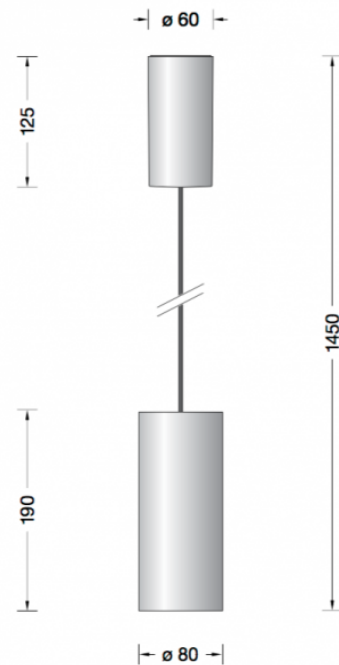

Collection LIMBURG

Limburg Studio Line 50975.4 Pendant Small Brass LED

LA4504

SOURCE: <https://www.davidvillagelighting.co.uk/product/Limburg-Studio-Line-509754-Pendant-Small-Brass-LED/17449>

PRODUCT DESCRIPTION

Limburg 50975.4 LED Studio Line, pendant. Small size in a matt brass finish. Aluminium housing for non-glare light directed downwards. The used LED technique offers durability and optimal light output with low power consumption at the same time.

PRODUCT SPECIFICATION

Light Source: 10W, 3000K, 390lumens

Dimming: Non-dimmable.

For all sales and technical enquiries, please contact:

+44 (0)114 263 4266

info@davidvillagelighting.co.uk

www.davidvillagelighting.co.uk