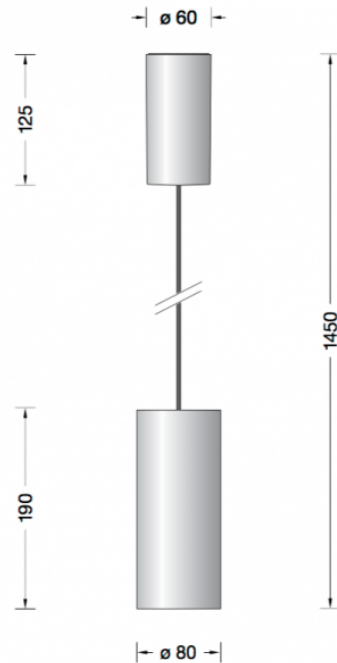

Collection LIMBURG

Limburg Studio Line 50975.4 Pendant Small Brass LED

LA4504

SOURCE: <https://www.davidvillagelighting.co.uk/product/Limburg-Studio-Line-509754-Pendant-Small-Brass-LED/17449>

PRODUCT DESCRIPTION

Limburg 50975.4 LED Studio Line, pendant. Small size in a matt brass finish. Aluminium housing for non-glare light directed downwards. The used LED technique offers durability and optimal light output with low power consumption at the same time.

PRODUCT SPECIFICATION

Light Source: 10W, 3000K, 390lumens

Dimming: Non-dimmable.

For all sales and technical enquiries, please contact:

+44 (0)114 263 4266

info@davidvillagelighting.co.uk

www.davidvillagelighting.co.uk