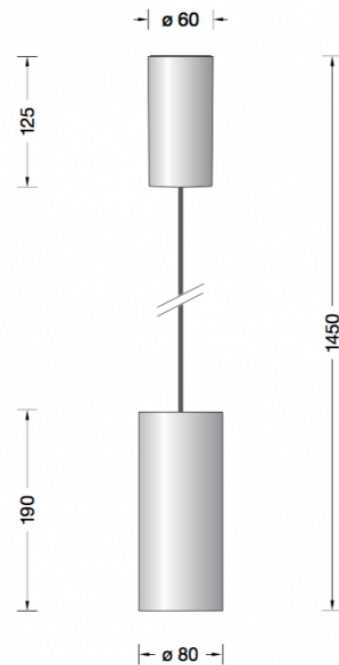

Collection LIMBURG

Limburg Studio Line 50975.2 Pendant Small Aluminum LED

LA4503

SOURCE: <https://www.davidvillagelighting.co.uk/product/Limburg-Studio-Line-509752-Pendant-Small-Aluminum-LED/17448>

PRODUCT DESCRIPTION

Limburg 50975.2 LED Studio Line, pendant. Small size in a matt aluminium finish. Aluminium housing for non-glare light directed downwards. The used LED technique offers durability and optimal light output with low power consumption at the same time.

PRODUCT SPECIFICATION

Light Source: 10W, 3000K, 390lumens

Dimming: Non-dimmable.

For all sales and technical enquiries, please contact:

+44 (0)114 263 4266

info@davidvillagelighting.co.uk

www.davidvillagelighting.co.uk