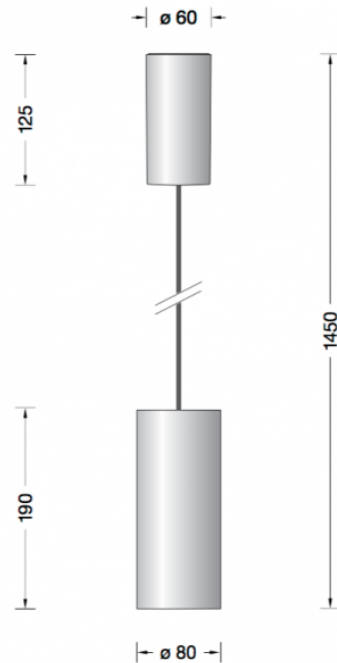

Collection LIMBURG

Limburg Studio Line 50975.2 Pendant Small Aluminum LED

LA4503

SOURCE: <https://www.davidvillagelighting.co.uk/product/Limburg-Studio-Line-509752-Pendant-Small-Aluminum-LED/17448>

PRODUCT DESCRIPTION

Limburg 50975.2 LED Studio Line, pendant. Small size in a matt aluminium finish. Aluminium housing for non-glare light directed downwards. The used LED technique offers durability and optimal light output with low power consumption at the same time.

PRODUCT SPECIFICATION

Light Source: 10W, 3000K, 390lumens

Dimming: Non-dimmable.

For all sales and technical enquiries, please contact:

+44 (0)114 263 4266

info@davidvillagelighting.co.uk

www.davidvillagelighting.co.uk