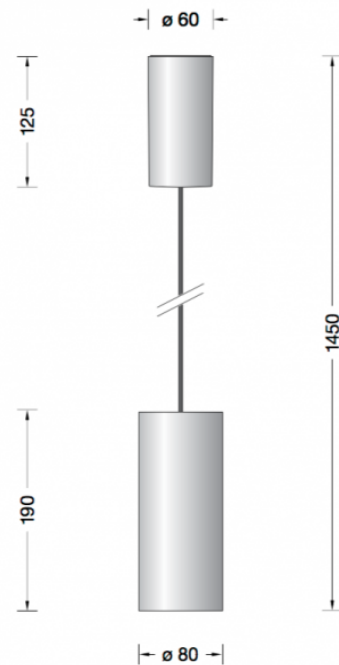

For all sales and technical enquiries, please contact:

+44 (0)114 263 4266

info@davidvillagelighting.co.uk

www.davidvillagelighting.co.uk