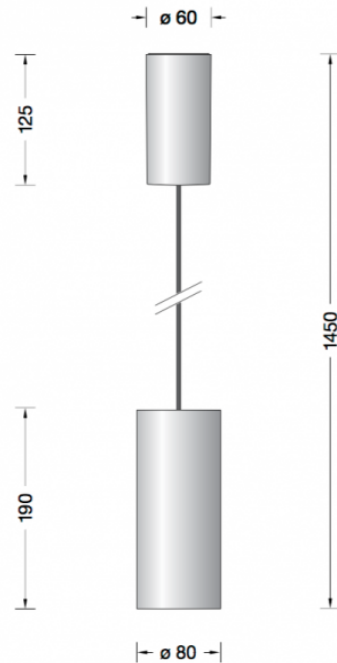

Collection LIMBURG

Limburg Studio Line 50975.6 Pendant Small Copper LED

LA4502

SOURCE: <https://www.davidvillagelighting.co.uk/product/Limburg-Studio-Line-509756-Pendant-Small-Copper-LED/17447>

PRODUCT DESCRIPTION

Limburg 50975.6 LED Studio Line, pendant. Small size in a matt copper finish. Aluminium housing for non-glare light directed downwards. The used LED technique offers durability and optimal light output with low power consumption at the same time.

PRODUCT SPECIFICATION

Light Source: 10W, 3000K, 390lumens

Dimming: Non-dimmable.

For all sales and technical enquiries, please contact:

+44 (0)114 263 4266

info@davidvillagelighting.co.uk

www.davidvillagelighting.co.uk