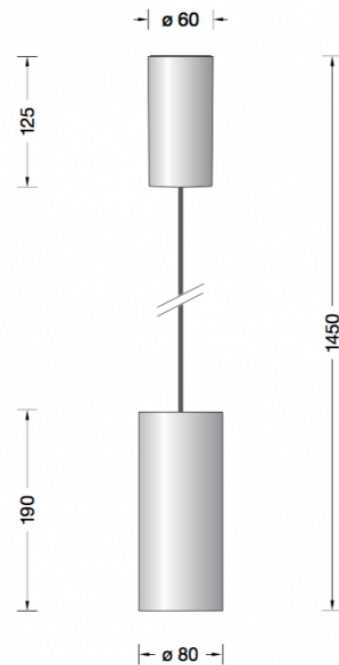

Collection LIMBURG

Limburg Studio Line 50975.6 Pendant Small Copper LED

LA4502

SOURCE: <https://www.davidvillagelighting.co.uk/product/Limburg-Studio-Line-509756-Pendant-Small-Copper-LED/17447>

PRODUCT DESCRIPTION

Limburg 50975.6 LED Studio Line, pendant. Small size in a matt copper finish. Aluminium housing for non-glare light directed downwards. The used LED technique offers durability and optimal light output with low power consumption at the same time.

PRODUCT SPECIFICATION

Light Source: 10W, 3000K, 390lumens

Dimming: Non-dimmable.

For all sales and technical enquiries, please contact:

+44 (0)114 263 4266

info@davidvillagelighting.co.uk

www.davidvillagelighting.co.uk