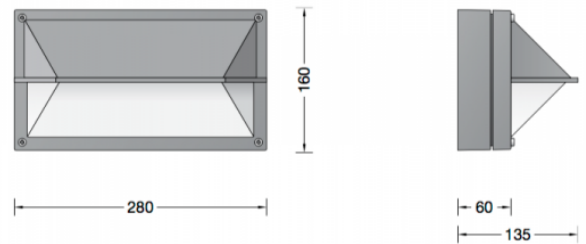

For all sales and technical enquiries, please contact:

+44 (0)114 263 4266

info@davidvillagelighting.co.uk

www.davidvillagelighting.co.uk