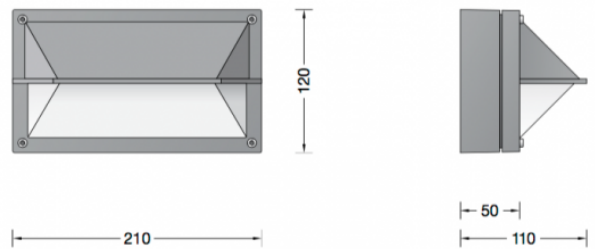

For all sales and technical enquiries, please contact:

+44 (0)114 263 4266

info@davidvillagelighting.co.uk

www.davidvillagelighting.co.uk