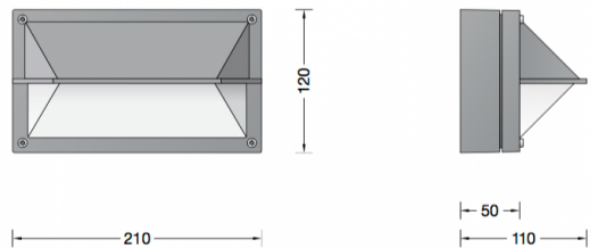

For all sales and technical enquiries, please contact:

+44 (0)114 263 4266

info@davidvillagelighting.co.uk

www.davidvillagelighting.co.uk