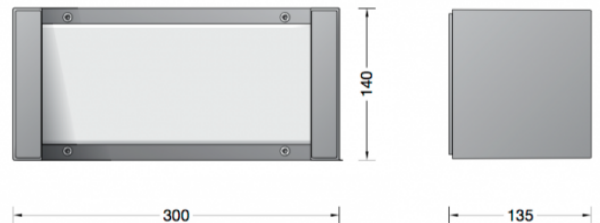

For all sales and technical enquiries, please contact:

+44 (0)114 263 4266

info@davidvillagelighting.co.uk

www.davidvillagelighting.co.uk