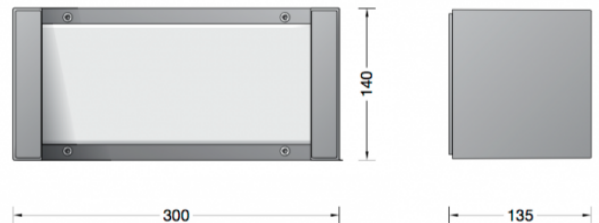

For all sales and technical enquiries, please contact:

+44 (0)114 263 4266

info@davidvillagelighting.co.uk

www.davidvillagelighting.co.uk