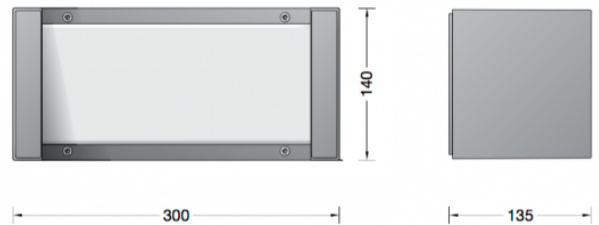

For all sales and technical enquiries, please contact:

+44 (0)114 263 4266

info@davidvillagelighting.co.uk

www.davidvillagelighting.co.uk