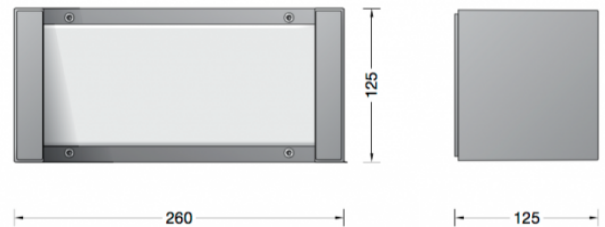

For all sales and technical enquiries, please contact:

+44 (0)114 263 4266

info@davidvillagelighting.co.uk

www.davidvillagelighting.co.uk