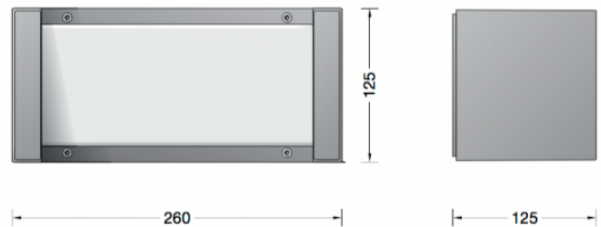

For all sales and technical enquiries, please contact:

+44 (0)114 263 4266

info@davidvillagelighting.co.uk

www.davidvillagelighting.co.uk