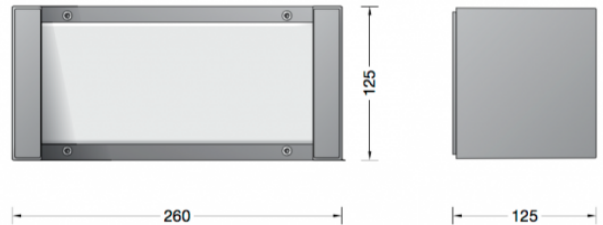

For all sales and technical enquiries, please contact:

+44 (0)114 263 4266

info@davidvillagelighting.co.uk

www.davidvillagelighting.co.uk