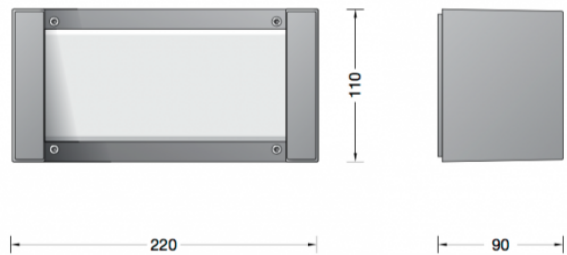

For all sales and technical enquiries, please contact:

+44 (0)114 263 4266

info@davidvillagelighting.co.uk

www.davidvillagelighting.co.uk