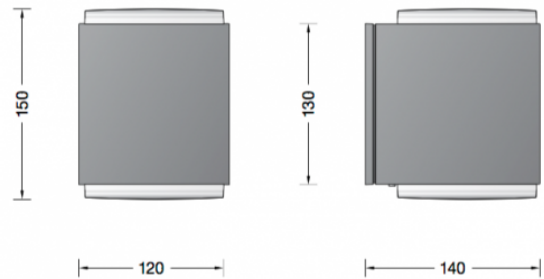

For all sales and technical enquiries, please contact:

+44 (0)114 263 4266

info@davidvillagelighting.co.uk

www.davidvillagelighting.co.uk