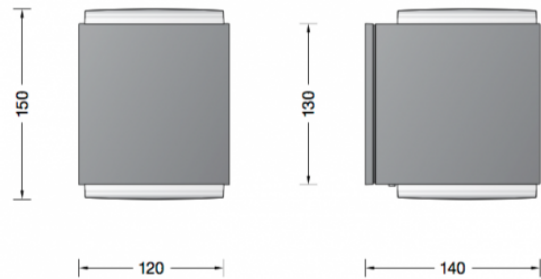

For all sales and technical enquiries, please contact:

+44 (0)114 263 4266

info@davidvillagelighting.co.uk

www.davidvillagelighting.co.uk