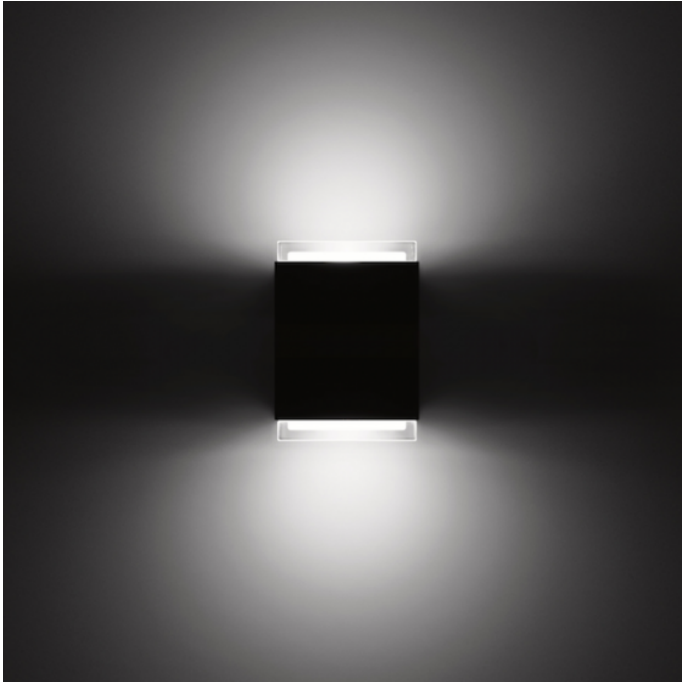

Bega 33549 Wall Large LED

LA4496

SOURCE: <https://www.davidvillagelighting.co.uk/product/Bega-33549-Wall-Large-LED/17441>

PRODUCT DESCRIPTION

Bega 33549 wall large, available in a silver or graphite finish. LED wall luminaire with two-sided light distribution opening. Fully glare free light for lighting wall surfaces. For interior or exterior lighting design.

The used LED technique offers durability and optimal light output with low power consumption at the same time. Made of aluminium alloy, aluminium and stainless steel. Crystal glass with white matt finish.