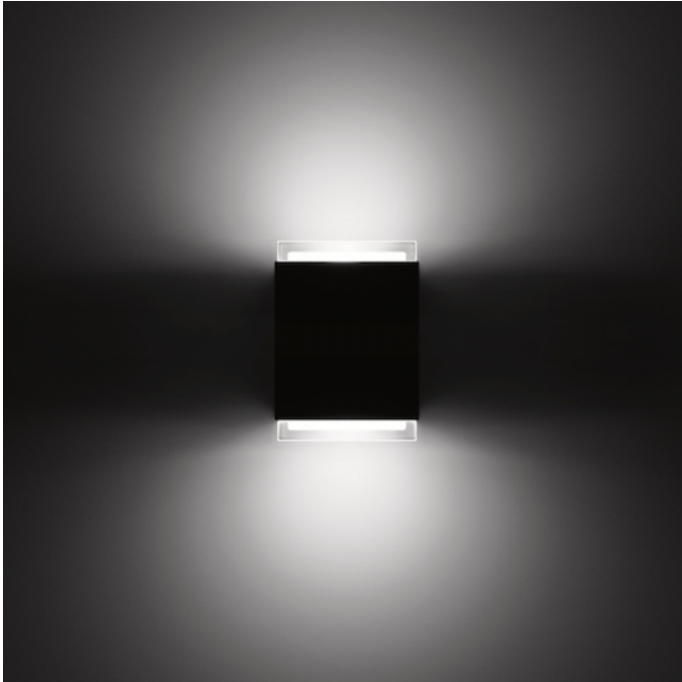

Bega 33549 Wall Large LED

LA4496

SOURCE: <https://www.davidvillagelighting.co.uk/product/Bega-33549-Wall-Large-LED/17441>

PRODUCT DESCRIPTION

Bega 33549 wall large, available in a silver or graphite finish. LED wall luminaire with two-sided light distribution opening. Fully glare free light for lighting wall surfaces. For interior or exterior lighting design.

The used LED technique offers durability and optimal light output with low power consumption at the same time. Made of aluminium alloy, aluminium and stainless steel. Crystal glass with white matt finish.