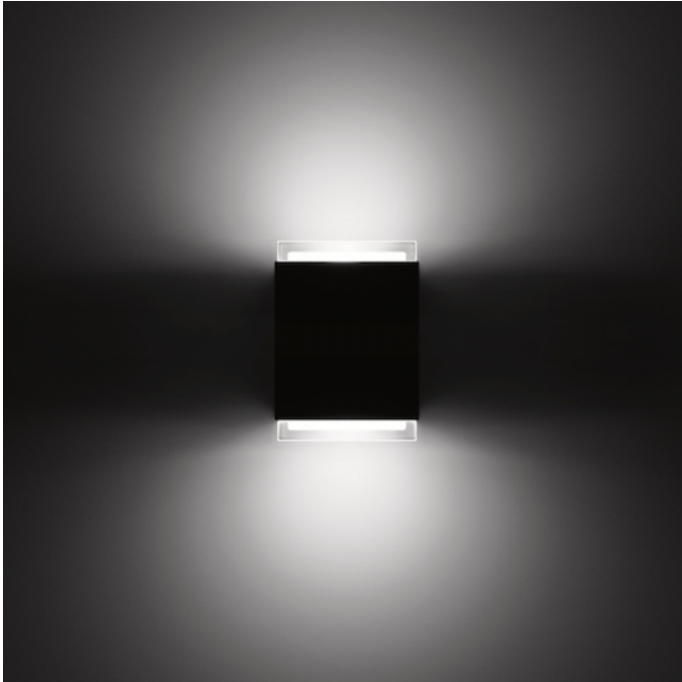

# Bega 33505 Wall Small LED

LA4495

SOURCE: <https://www.davidvillagelighting.co.uk/product/Bega-33505-Wall-Small-LED/17440>

## PRODUCT DESCRIPTION

Bega 33505 wall small, available in a silver or graphite finish.

LED wall luminaire with two-sided light distribution opening. Fully glare free light for lighting wall surfaces. For interior or exterior lighting design.

The used LED technique offers durability and optimal light output with low power consumption at the same time. Made of aluminium alloy, aluminium and stainless steel. Crystal glass with white matt finish.