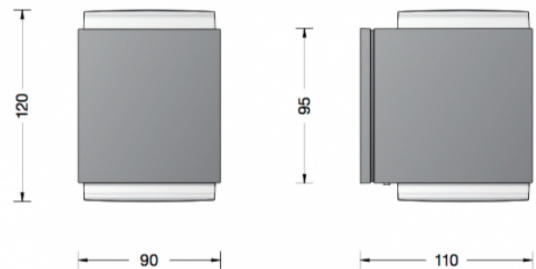

For all sales and technical enquiries, please contact:

+44 (0)114 263 4266

info@davidvillagelighting.co.uk

www.davidvillagelighting.co.uk