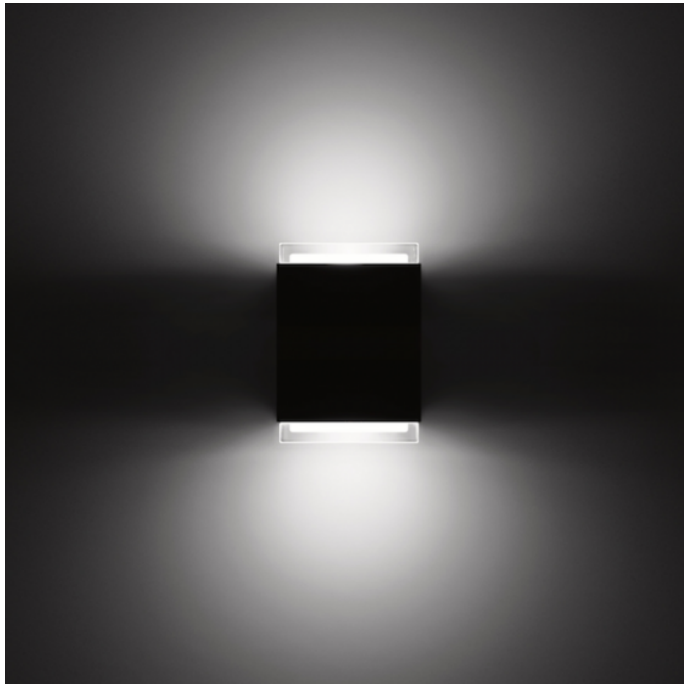

# Bega 33505 Wall Small LED

LA4495

SOURCE: <https://www.davidvillagelighting.co.uk/product/Bega-33505-Wall-Small-LED/17440>

## PRODUCT DESCRIPTION

Bega 33505 wall small, available in a silver or graphite finish.

LED wall luminaire with two-sided light distribution opening. Fully glare free light for lighting wall surfaces. For interior or exterior lighting design.

The used LED technique offers durability and optimal light output with low power consumption at the same time. Made of aluminium alloy, aluminium and stainless steel. Crystal glass with white matt finish.