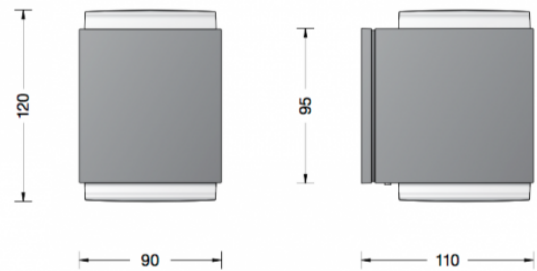

For all sales and technical enquiries, please contact:

+44 (0)114 263 4266

info@davidvillagelighting.co.uk

www.davidvillagelighting.co.uk