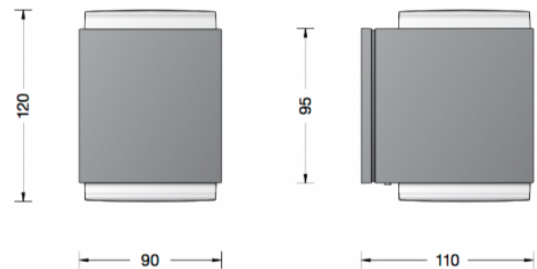

For all sales and technical enquiries, please contact:

+44 (0)114 263 4266

info@davidvillagelighting.co.uk

www.davidvillagelighting.co.uk