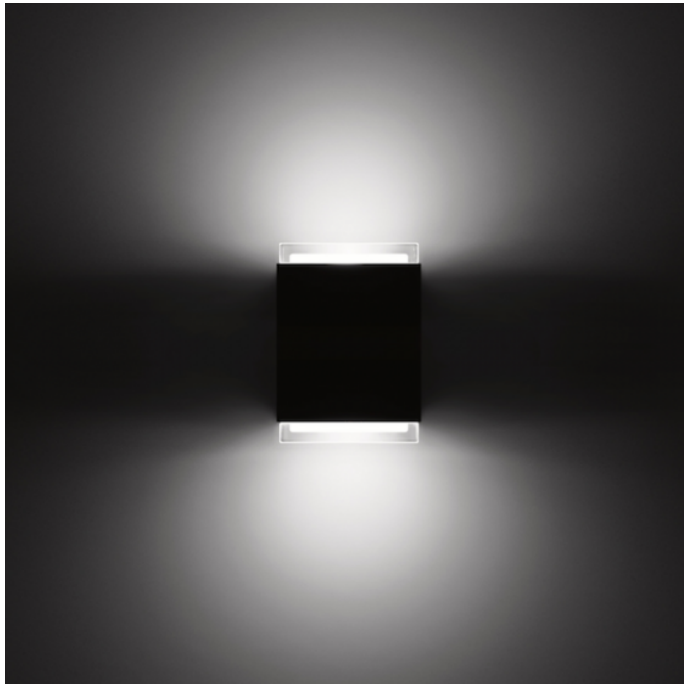

Bega 33505 Wall Small LED

LA4495

SOURCE: <https://www.davidvillagelighting.co.uk/product/Bega-33505-Wall-Small-LED/17440>

PRODUCT DESCRIPTION

Bega 33505 wall small, available in a silver or graphite finish.

LED wall luminaire with two-sided light distribution opening. Fully glare free light for lighting wall surfaces. For interior or exterior lighting design.

The used LED technique offers durability and optimal light output with low power consumption at the same time. Made of aluminium alloy, aluminium and stainless steel. Crystal glass with white matt finish.