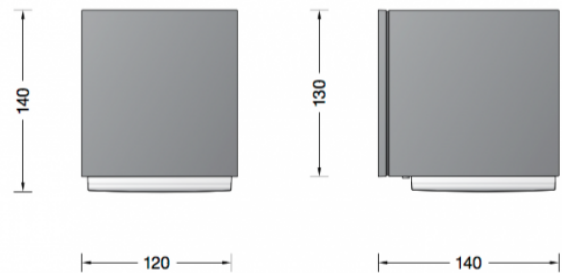

Bega 33449 Wall Large LED

LA4494

SOURCE: <https://www.davidvillagelighting.co.uk/product/Bega-33449-Wall-Large-LED/17439>

PRODUCT DESCRIPTION

Bega 33449 wall lamp large.

Available in a graphite or silver finish. LED wall luminaire with single sided light output. They must be mounted with the light emission directed downwards. Fully glare free light for lighting wall surfaces. For interior or exterior lighting design. The used LED technique offers durability and optimal light output with low power consumption at the same time. Luminaire made of aluminium alloy, aluminium and stainless steel. Crystal glass with white matt finish.

PRODUCT SPECIFICATION

Light Source: 10W, 3000K, 420 Lumens

IP Code: 64

Dimming: Non-dimmable.

For all sales and technical enquiries, please contact:

+44 (0)114 263 4266

info@davidvillagelighting.co.uk

www.davidvillagelighting.co.uk