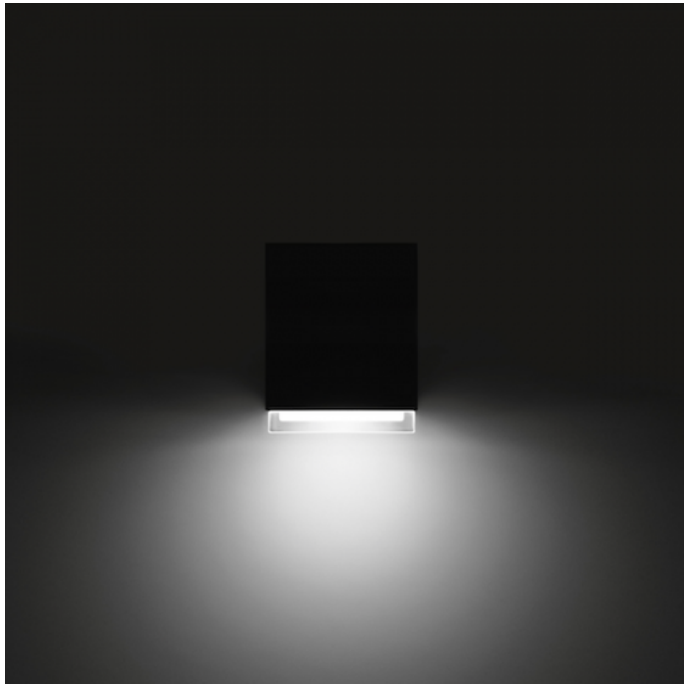

# Bega 33449 Wall Large LED

LA4494

SOURCE: <https://www.davidvillagelighting.co.uk/product/Bega-33449-Wall-Large-LED/17439>

## PRODUCT DESCRIPTION

Bega 33449 wall lamp large.

Available in a graphite or silver finish. LED wall luminaire with single sided light output. They must be mounted with the light emission directed downwards. Fully glare free light for lighting wall surfaces. For interior or exterior lighting design. The used LED technique offers durability and optimal light output with low power consumption at the same time. Luminaire made of aluminium alloy, aluminium and stainless steel. Crystal glass with white matt finish.