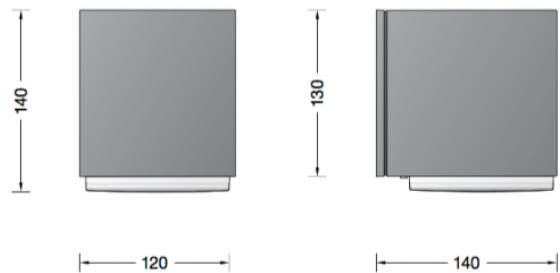

For all sales and technical enquiries, please contact:

+44 (0)114 263 4266

info@davidvillagelighting.co.uk

www.davidvillagelighting.co.uk