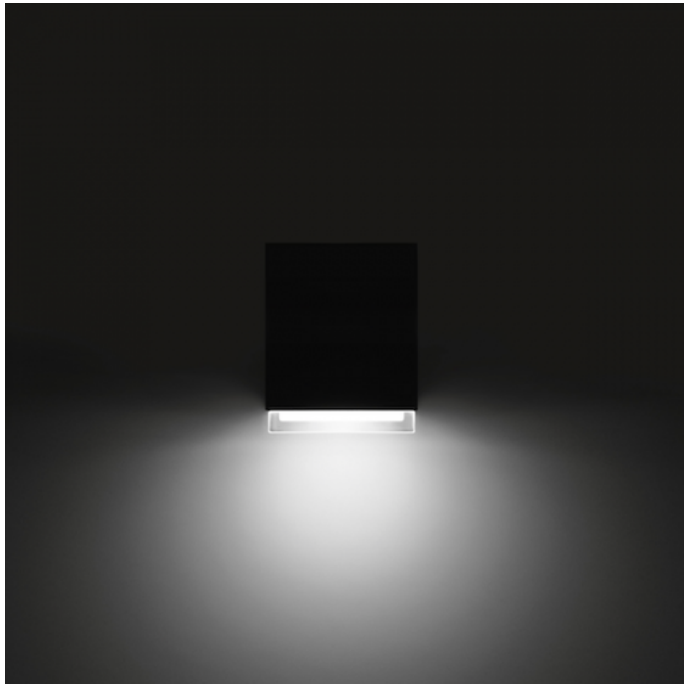

Bega 33449 Wall Large LED

LA4494

SOURCE: <https://www.davidvillagelighting.co.uk/product/Bega-33449-Wall-Large-LED/17439>

PRODUCT DESCRIPTION

Bega 33449 wall lamp large.

Available in a graphite or silver finish. LED wall luminaire with single sided light output. They must be mounted with the light emission directed downwards. Fully glare free light for lighting wall surfaces. For interior or exterior lighting design. The used LED technique offers durability and optimal light output with low power consumption at the same time. Luminaire made of aluminium alloy, aluminium and stainless steel. Crystal glass with white matt finish.

PRODUCT SPECIFICATION

Light Source: 10W, 3000K, 420 Lumens

IP Code: 64

Dimming: Non-dimmable.

For all sales and technical enquiries, please contact:

+44 (0)114 263 4266

info@davidvillagelighting.co.uk

www.davidvillagelighting.co.uk