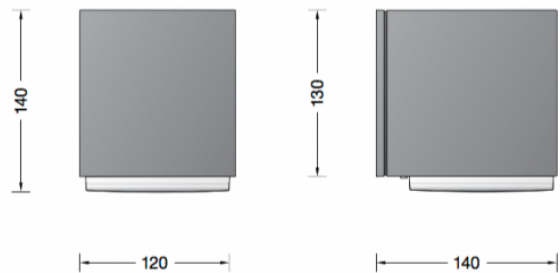

Bega 33449 Wall Large LED

LA4494

SOURCE: <https://www.davidvillagelighting.co.uk/product/Bega-33449-Wall-Large-LED/17439>

PRODUCT DESCRIPTION

Bega 33449 wall lamp large.

Available in a graphite or silver finish. LED wall luminaire with single sided light output. They must be mounted with the light emission directed downwards. Fully glare free light for lighting wall surfaces. For interior or exterior lighting design. The used LED technique offers durability and optimal light output with low power consumption at the same time. Luminaire made of aluminium alloy, aluminium and stainless steel. Crystal glass with white matt finish.

PRODUCT SPECIFICATION

Light Source: 10W, 3000K, 420 Lumens

IP Code: 64

Dimming: Non-dimmable.

For all sales and technical enquiries, please contact:

+44 (0)114 263 4266

info@davidvillagelighting.co.uk

www.davidvillagelighting.co.uk