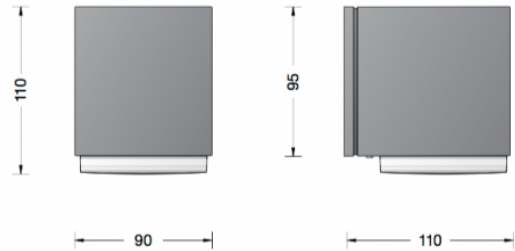

For all sales and technical enquiries, please contact:

+44 (0)114 263 4266

info@davidvillagelighting.co.uk

www.davidvillagelighting.co.uk