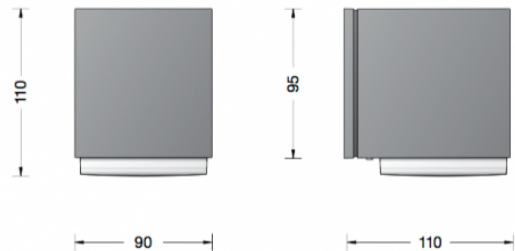

For all sales and technical enquiries, please contact:

+44 (0)114 263 4266

info@davidvillagelighting.co.uk

www.davidvillagelighting.co.uk