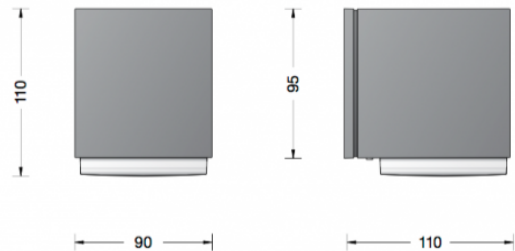

Bega 33405 Wall Small LED

LA4493

SOURCE: <https://www.davidvillagelighting.co.uk/product/Bega-33405-Wall-Small-LED/17438>

PRODUCT DESCRIPTION

Bega 33405 wall lamp small.

Available in a graphite or silver finish. LED wall luminaire with single sided light output. They must be mounted with the light emission directed downwards. Fully glare free light for lighting wall surfaces. For interior or exterior lighting design. The used LED technique offers durability and optimal light output with low power consumption at the same time. Luminaire made of aluminium alloy, aluminium and stainless steel. Crystal glass with white matt finish.

PRODUCT SPECIFICATION

Light Source: 5W, 3000K, 215 Lumens

IP Code: 64

Dimming: Non-dimmable.

For all sales and technical enquiries, please contact:

+44 (0)114 263 4266

info@davidvillagelighting.co.uk

www.davidvillagelighting.co.uk