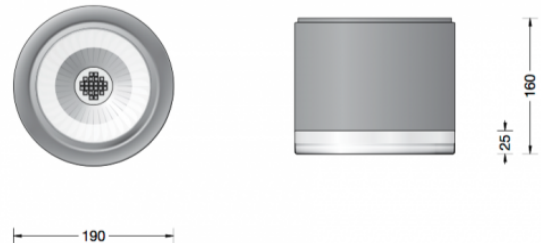

For all sales and technical enquiries, please contact:

+44 (0)114 263 4266

info@davidvillagelighting.co.uk

www.davidvillagelighting.co.uk