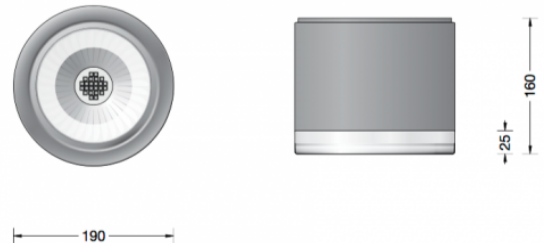

For all sales and technical enquiries, please contact:

+44 (0)114 263 4266

info@davidvillagelighting.co.uk

www.davidvillagelighting.co.uk