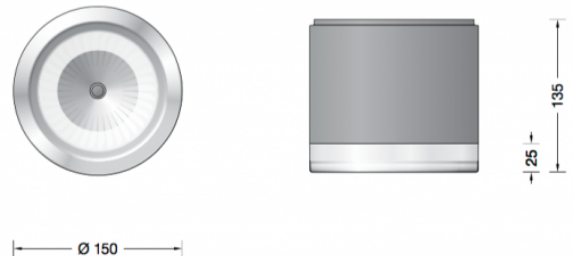

For all sales and technical enquiries, please contact:

+44 (0)114 263 4266

info@davidvillagelighting.co.uk

www.davidvillagelighting.co.uk