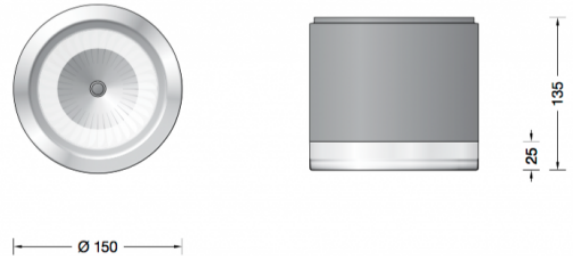

For all sales and technical enquiries, please contact:

+44 (0)114 263 4266

info@davidvillagelighting.co.uk

www.davidvillagelighting.co.uk