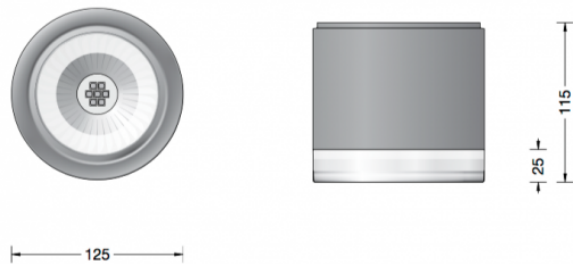

For all sales and technical enquiries, please contact:

+44 (0)114 263 4266

info@davidvillagelighting.co.uk

www.davidvillagelighting.co.uk