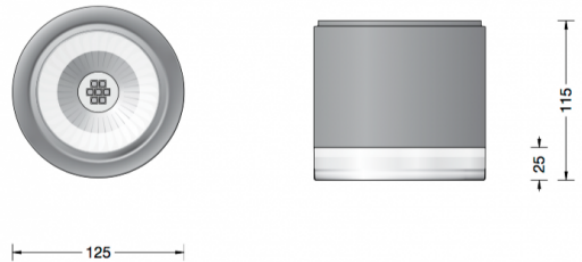

For all sales and technical enquiries, please contact:

+44 (0)114 263 4266

info@davidvillagelighting.co.uk

www.davidvillagelighting.co.uk