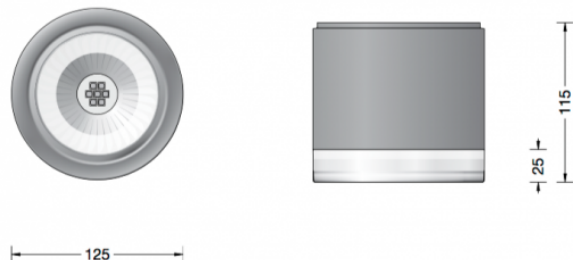

For all sales and technical enquiries, please contact:

+44 (0)114 263 4266

info@davidvillagelighting.co.uk

www.davidvillagelighting.co.uk