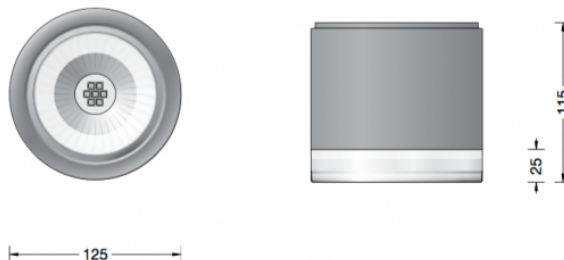

For all sales and technical enquiries, please contact:

+44 (0)114 263 4266

info@davidvillagelighting.co.uk

www.davidvillagelighting.co.uk