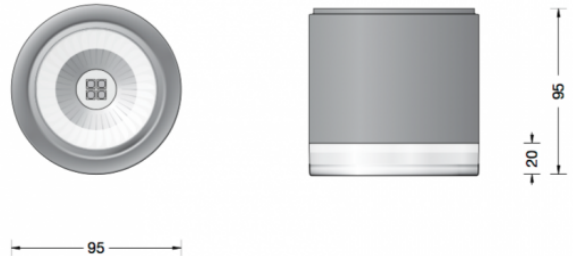

For all sales and technical enquiries, please contact:

+44 (0)114 263 4266

info@davidvillagelighting.co.uk

www.davidvillagelighting.co.uk