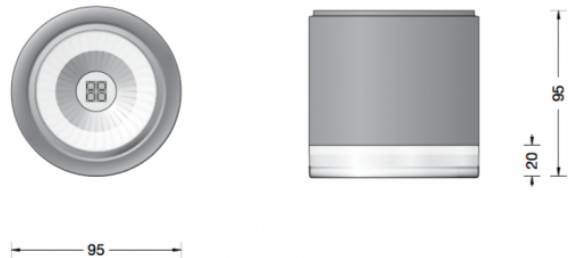

For all sales and technical enquiries, please contact:

+44 (0)114 263 4266

info@davidvillagelighting.co.uk

www.davidvillagelighting.co.uk