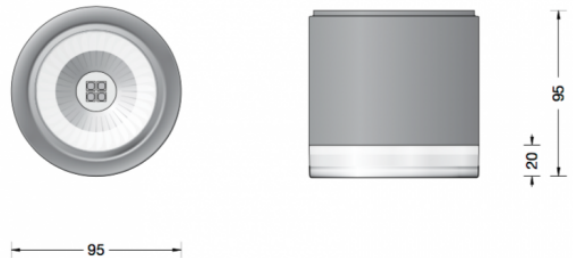

For all sales and technical enquiries, please contact:

+44 (0)114 263 4266

info@davidvillagelighting.co.uk

www.davidvillagelighting.co.uk