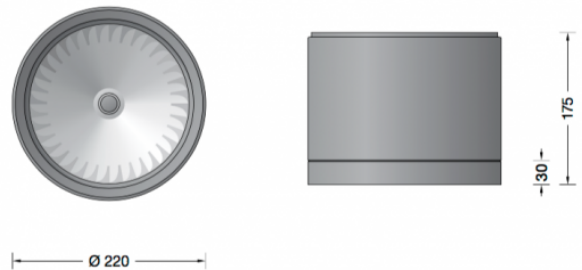

For all sales and technical enquiries, please contact:

+44 (0)114 263 4266

info@davidvillagelighting.co.uk

www.davidvillagelighting.co.uk