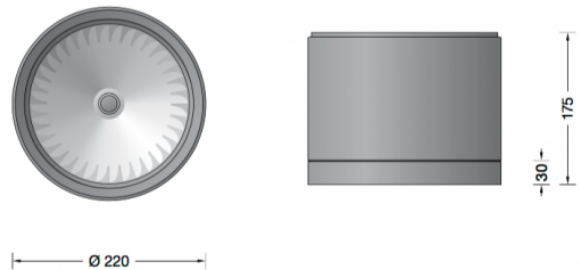

For all sales and technical enquiries, please contact:

+44 (0)114 263 4266

info@davidvillagelighting.co.uk

www.davidvillagelighting.co.uk