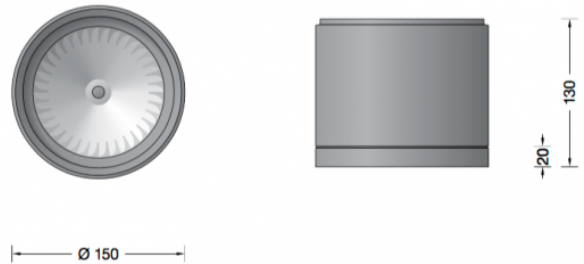

For all sales and technical enquiries, please contact:

+44 (0)114 263 4266

info@davidvillagelighting.co.uk

www.davidvillagelighting.co.uk