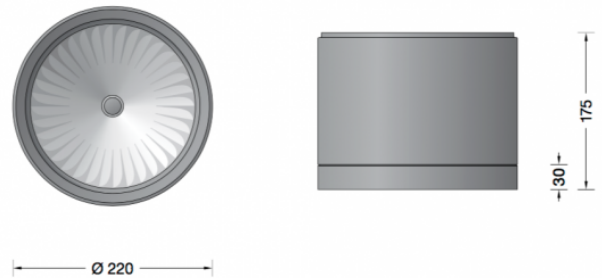

For all sales and technical enquiries, please contact:

+44 (0)114 263 4266

info@davidvillagelighting.co.uk

www.davidvillagelighting.co.uk