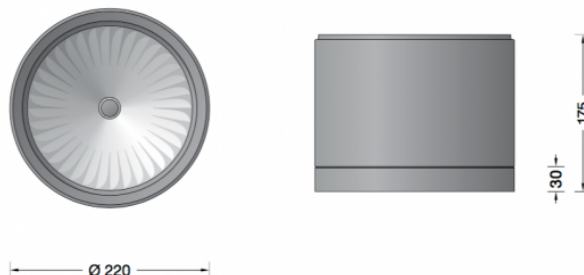

For all sales and technical enquiries, please contact:

+44 (0)114 263 4266

info@davidvillagelighting.co.uk

www.davidvillagelighting.co.uk