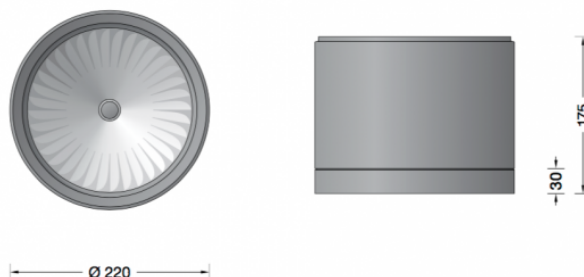

For all sales and technical enquiries, please contact:

+44 (0)114 263 4266

info@davidvillagelighting.co.uk

www.davidvillagelighting.co.uk