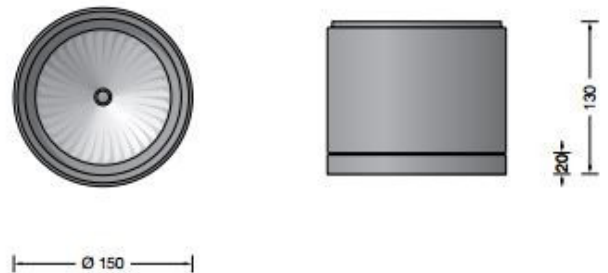

For all sales and technical enquiries, please contact:

+44 (0)114 263 4266

info@davidvillagelighting.co.uk

www.davidvillagelighting.co.uk