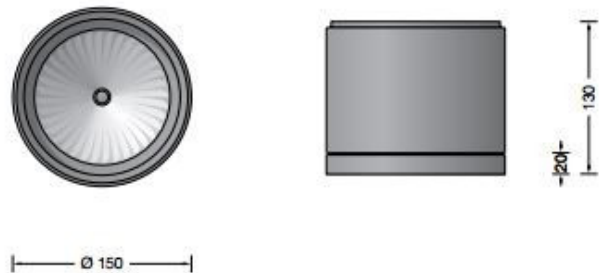

For all sales and technical enquiries, please contact:

+44 (0)114 263 4266

info@davidvillagelighting.co.uk

www.davidvillagelighting.co.uk