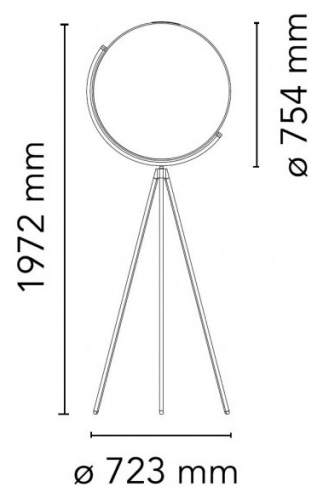

FLOS

Flos Superloon LED Floor Lamp

LA4467/C

SOURCE: <https://www.davidvillagelighting.co.uk/product/Flos-Superloon-LED-Floor-Lamp/17407>

PRODUCT DESCRIPTION

Designer: Jasper Morrison

Superloon LED Floor Lamp by Flos

Available in three colour finishes, white, black or chrome, the Superloon has a telescopic base providing a stable and attractive base. The Superloon's LED plate can be rotated 360 degrees emitting different intensities of light depending on personal preference, which makes the Superloon great as a task/reading light or for ambient lighting. The Superloon floor light is also dimmable with a switch sensor located on the stem which allows you to dim from 2200K to 2800K (very warm white to warmest white colour temperature).

PRODUCT SPECIFICATION

- Light Source:** 45W, 2200K-2800K, 2716 lumens
- IP Code:** 20
- Dimming:** Integrated dimmer on the product
- Dimensions:** Ø75.4cm lamp head  
197.2cm height  
72.3cm width  
250cm cable length