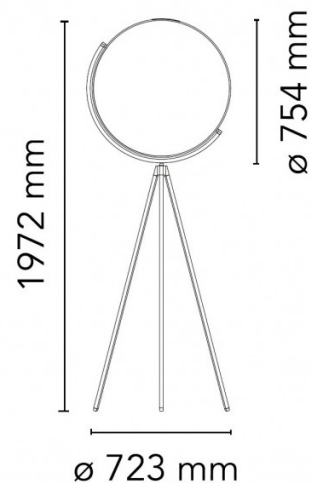

FLOS

Flos Superloon LED Floor Lamp

LA4467/C

SOURCE: <https://www.davidvillagelighting.co.uk/product/Flos-Superloon-LED-Floor-Lamp/17407>

PRODUCT DESCRIPTION

Designer: Jasper Morrison

Superloon LED Floor Lamp by Flos

Available in three colour finishes, white, black or chrome, the Superloon has a telescopic base providing a stable and attractive base. The Superloon's LED plate can be rotated 360 degrees emitting different intensities of light depending on personal preference, which makes the Superloon great as a task/reading light or for ambient lighting. The Superloon floor light is also dimmable with a switch sensor located on the stem which allows you to dim from 2200K to 2800K (very warm white to warmest white colour temperature).

PRODUCT SPECIFICATION

- Light Source:** 45W, 2200K-2800K, 2716 lumens
- IP Code:** 20
- Dimming:** Integrated dimmer on the product
- Dimensions:** Ø75.4cm lamp head  
197.2cm height  
72.3cm width  
250cm cable length