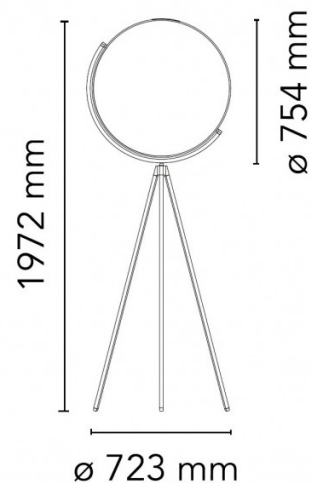

FLOS

Flos Superloon LED Floor Lamp

LA4467/C

SOURCE: <https://www.davidvillagelighting.co.uk/product/Flos-Superloon-LED-Floor-Lamp/17407>

PRODUCT DESCRIPTION

Designer: Jasper Morrison

Superloon LED Floor Lamp by Flos

Available in three colour finishes, white, black or chrome, the Superloon has a telescopic base providing a stable and attractive base. The Superloon's LED plate can be rotated 360 degrees emitting different intensities of light depending on personal preference, which makes the Superloon great as a task/reading light or for ambient lighting. The Superloon floor light is also dimmable with a switch sensor located on the stem which allows you to dim from 2200K to 2800K (very warm white to warmest white colour temperature).

PRODUCT SPECIFICATION

- Light Source:** 45W, 2200K-2800K, 2716 lumens
- IP Code:** 20
- Dimming:** Integrated dimmer on the product
- Dimensions:** Ø75.4cm lamp head
197.2cm height
72.3cm width
250cm cable length