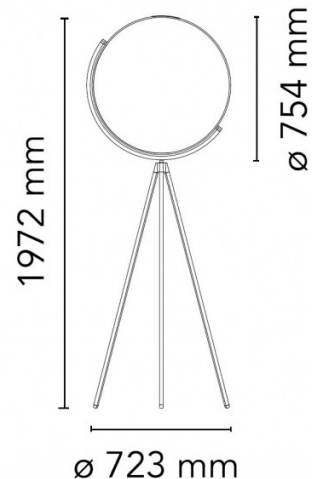

PRODUCT SPECIFICATION

Light Source: 45W, 2200K-2800K, 2716 lumens

IP Code: 20

Dimming: Integrated dimmer on the product

Dimensions: Ø75.4cm lamp head
197.2cm height
72.3cm width
250cm cable length

For all sales and technical enquiries, please contact: