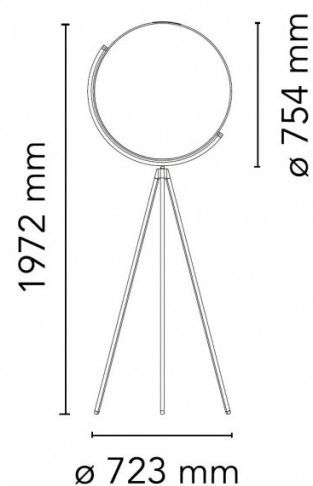

FLOS

Flos Superloon LED Floor Lamp

LA4467/C

SOURCE: <https://www.davidvillagelighting.co.uk/product/Flos-Superloon-LED-Floor-Lamp/17407>

PRODUCT DESCRIPTION

Designer: Jasper Morrison

Superloon LED Floor Lamp by Flos

Available in three colour finishes, white, black or chrome, the Superloon has a telescopic base providing a stable and attractive base. The Superloon's LED plate can be rotated 360 degrees emitting different intensities of light depending on personal preference, which makes the Superloon great as a task/reading light or for ambient lighting. The Superloon floor light is also dimmable with a switch sensor located on the stem which allows you to dim from 2200K to 2800K (very warm white to warmest white colour temperature).

PRODUCT SPECIFICATION

- Light Source:** 45W, 2200K-2800K, 2716 lumens
- IP Code:** 20
- Dimming:** Integrated dimmer on the product
- Dimensions:** Ø75.4cm lamp head  
197.2cm height  
72.3cm width  
250cm cable length