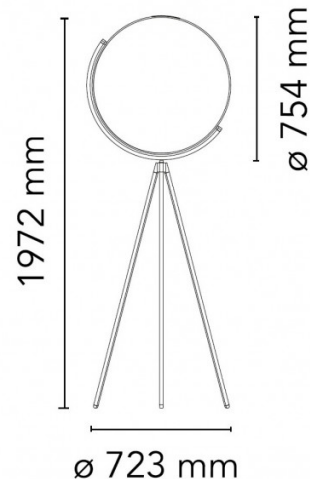

PRODUCT SPECIFICATION

Light Source: 45W, 2200K-2800K, 2716 lumens

IP Code: 20

Dimming: Integrated dimmer on the product

Dimensions: Ø75.4cm lamp head
197.2cm height
72.3cm width
250cm cable length

For all sales and technical enquiries, please contact: