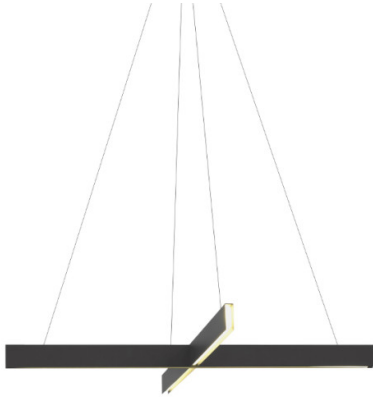

Resident

Resident Cross LED Pendant

LA4468

SOURCE: <https://www.davidvillagelighting.co.uk/product/Resident-Cross-LED-Pendant/17405>

PRODUCT DESCRIPTION

Designer: Resident Studio

Resident Cross Pendant LED Light

The Resident Cross Pendant Light is a striking example of contemporary design and precision craftsmanship. Handmade at the Resident studio in Auckland, New Zealand, this pendant seamlessly combines the beauty of geometric accuracy with functional illumination. First introduced in 2013, the Cross pendant features a recessed frosted acrylic diffuser that softens its high-quality LED light source, creating a warm, even glow.

Suspended by slimline wires, the pendant appears to float effortlessly, making it a versatile choice for both residential and commercial interiors. The Cross pendant can stand alone as a statement piece, be arranged in multiples. For more details on dimmable options, please [contact us](#).

PRODUCT SPECIFICATION

Light Source: 45W, 2700K, 2755 Lumens

IP Code: 20

Dimming: Non-Dimmable.

Dimensions: Length: 72cm
Width: 72cm
Height: 6cm
Canopy: Ø20.5cm
Canopy Height: 5cm

Cable Length: 30-200cm

For all sales and technical enquiries, please contact: