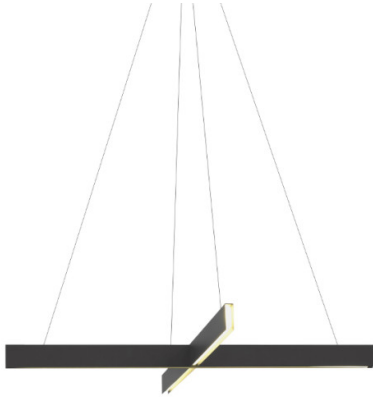

Resident

Resident Cross LED Pendant

LA4468

SOURCE: <https://www.davidvillagelighting.co.uk/product/Resident-Cross-LED-Pendant/17405>

PRODUCT DESCRIPTION

Designer: Resident Studio

Resident Cross Pendant LED Light

The Resident Cross Pendant Light is a striking example of contemporary design and precision craftsmanship. Handmade at the Resident studio in Auckland, New Zealand, this pendant seamlessly combines the beauty of geometric accuracy with functional illumination. First introduced in 2013, the Cross pendant features a recessed frosted acrylic diffuser that softens its high-quality LED light source, creating a warm, even glow.

Suspended by slimline wires, the pendant appears to float effortlessly, making it a versatile choice for both residential and commercial interiors. The Cross pendant can stand alone as a statement piece, be arranged in multiples. For more details on dimmable options, please [contact us](#).

PRODUCT SPECIFICATION

Light Source: 45W, 2700K, 2755 Lumens

IP Code: 20

Dimming: Non-Dimmable.

Dimensions: Length: 72cm
Width: 72cm
Height: 6cm
Canopy: Ø20.5cm
Canopy Height: 5cm

Cable Length: 30-200cm