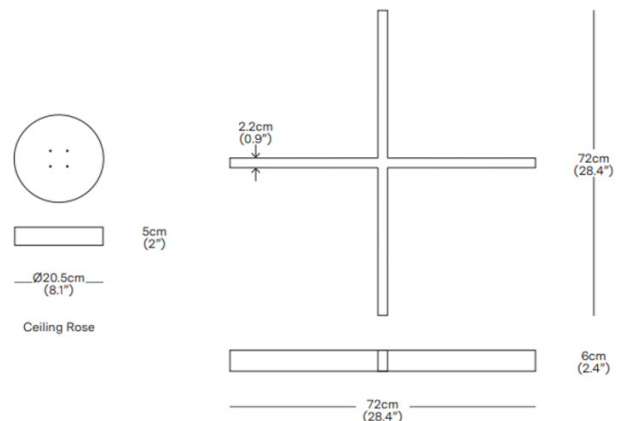

For all sales and technical enquiries, please contact:

+44 (0)114 263 4266

info@davidvillagelighting.co.uk

www.davidvillagelighting.co.uk