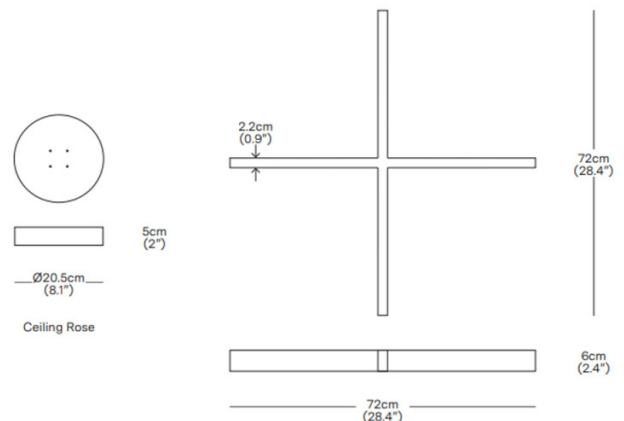

PRODUCT SPECIFICATION

Light Source: 45W, 2700K, 2755 Lumens

IP Code: 20

Dimming: Non-Dimmable.

Dimensions: Length: 72cm
Width: 72cm
Height: 6cm
Canopy: Ø20.5cm
Canopy Height: 5cm

Cable Length: 30-200cm

For all sales and technical enquiries, please contact: