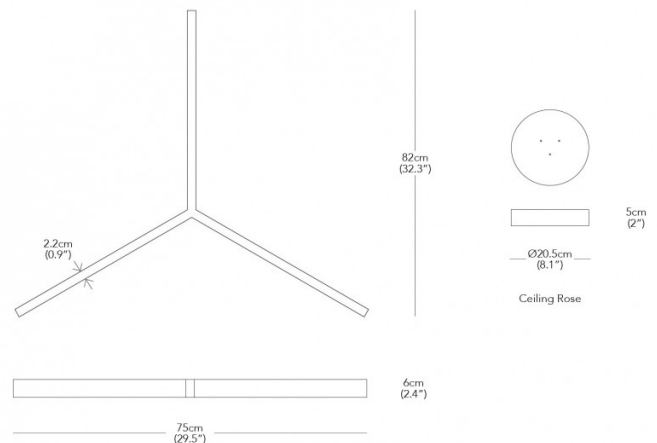

Resident

Resident Tri LED Pendant

LA4466

SOURCE: <https://www.davidvillagelighting.co.uk/product/Resident-Tri-LED-Pendant/17404>

PRODUCT DESCRIPTION

Designer: Resident Studio

Resident Tri LED Pendant

Resident Tri pendant is a triangular-shaped light constructed from metal. Three intersecting bars culminate at a centre point, to display this classic minimal geometric shape. A recessed and diffused LED light source reflects off the inside of the channel to deliver a warm downward hue.

The Tri Pendant is a diffused member of the Resident's geometric family which is suspended from the ceiling by slimline wires for an invisible floating effect. Tri works well as a single pendant, displayed in multiples or with other members of the geometric lighting family. Available in matt black, brushed brass or brushed aluminium.

PRODUCT SPECIFICATION

- Light Source:** 30W, 2700K, 2047 Lumens
- IP Code:** 20
- Dimming:** Standard light is non-dimmable. Dimmable gear can be supplied, please ask for information.
- Dimensions:** Width: 75cm
Length: 82cm
Ceiling canopy: Ø 20.5cm
Cable length: 200cm