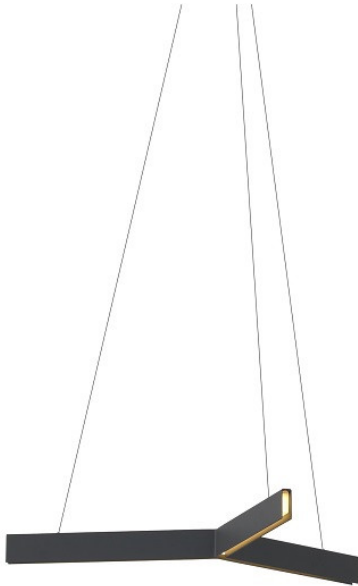

Resident

Resident Tri LED Pendant

LA4466

SOURCE: <https://www.davidvillagelighting.co.uk/product/Resident-Tri-LED-Pendant/17404>

PRODUCT DESCRIPTION

Designer: Resident Studio

Resident Tri LED Pendant

Resident Tri pendant is a triangular-shaped light constructed from metal. Three intersecting bars culminate at a centre point, to display this classic minimal geometric shape. A recessed and diffused LED light source reflects off the inside of the channel to deliver a warm downward hue.

The Tri Pendant is a diffused member of the Resident's geometric family which is suspended from the ceiling by slimline wires for an invisible floating effect. Tri works well as a single pendant, displayed in multiples or with other members of the geometric lighting family. Available in matt black, brushed brass or brushed aluminium.

PRODUCT SPECIFICATION

- Light Source:** 30W, 2700K, 2047 Lumens
- IP Code:** 20
- Dimming:** Standard light is non-dimmable. Dimmable gear can be supplied, please ask for information.
- Dimensions:** Width: 75cm
Length: 82cm
Ceiling canopy: Ø 20.5cm
Cable length: 200cm