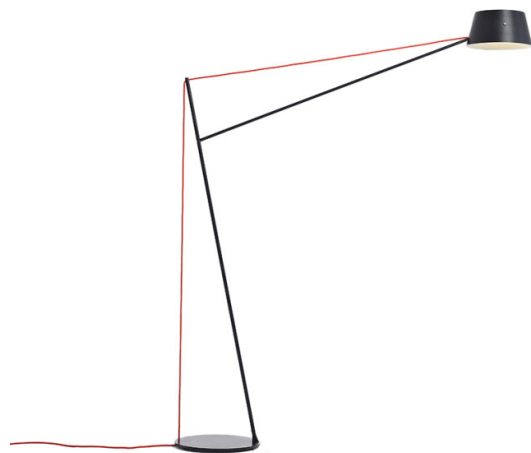

Resident

Resident Spar Floor Lamp

LA4458

SOURCE: <https://www.davidvillagelighting.co.uk/product/Resident-Spar-Floor-Lamp/17394>

PRODUCT DESCRIPTION

Designer: Jamie McLellan

Resident Spar Floor Lamp

The Spar Floor Lamp by Resident is a bold and iconic lighting solution designed by Jamie McLellan in 2011. Taking inspiration from the mast arrangements of traditional sailboats, the lamp features a minimalist, two-dimensional frame stabilised by tensioned electrical cables. A spun aluminium shade rotates a full 360 degrees, allowing the user to direct light precisely where needed.

Crafted in a sleek black structural frame, the Spar Floor Lamp offers a choice of two cable colours, red or black, adding a striking visual element to its clean and modern aesthetic. This lamp is not only functional but also serves as a design statement, making it ideal for offices, workspaces, or contemporary living spaces.

Please note, this product is also available with a black cable on request, please [contact us](#) for further information and pricing.