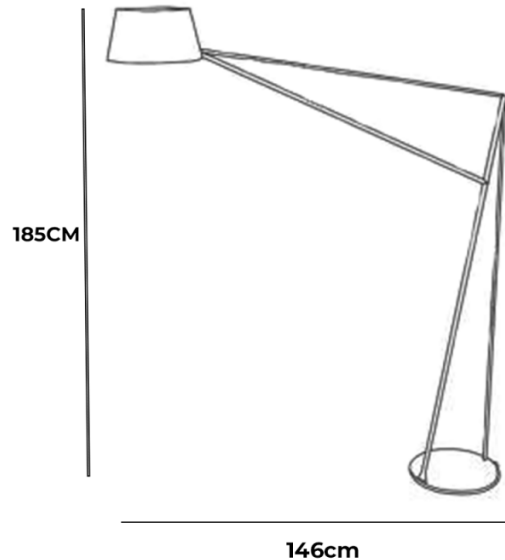

Resident

Resident Spar Floor Lamp

LA4458

SOURCE: <https://www.davidvillagelighting.co.uk/product/Resident-Spar-Floor-Lamp/17394>

PRODUCT DESCRIPTION

Designer: Jamie McLellan

Resident Spar Floor Lamp

Resident Spar Floor Lamp was designed by Jamie McLellan in 2011. This particular lamp was the first product McLellan launched and is now a recognised design staple. Spar is a large floor lamp that takes inspiration from a traditional sailboat's mast. This simple two-dimensional frame relies on a tensioned electrical cable for support; it has a spun aluminium shade that rotates 360 degrees allowing for the light source to be directed accordingly.

Resident Spar Floor Lamp offers a choice between two different coloured wires (red and black) with a black structural frame. This eye-catching floor lamp is perfect for any office or workspace.

PRODUCT SPECIFICATION

- Light Source:** 6W, E27, 2700K, 470 Lumens
- IP Code:** 20
- Dimming:** In line on/off switch on cable
- Dimensions:** Height: 185cm
Depth: 146cm
Cable: 155cm

For all sales and technical enquiries, please contact: