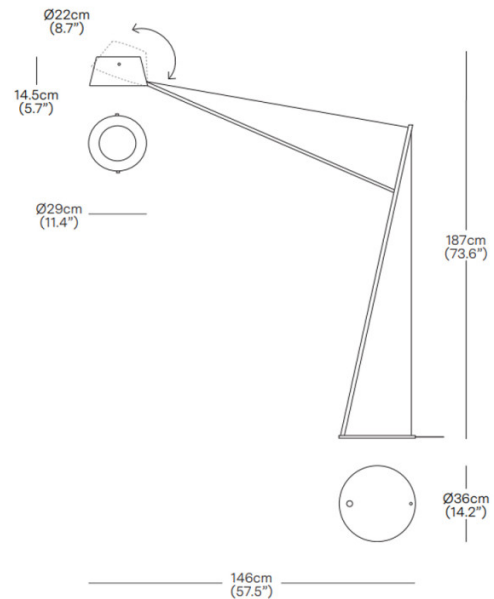

Please note, this product is also available with a black cable on request, please [contact us](#) for further information and pricing.

PRODUCT SPECIFICATION

Light Source: 1 x Max 6W E27 LED (Included)

IP Code: 20

Dimming: In-line on/off switch included on cable.

Dimensions: Shade: Ø29cm
 Shade Height: 14.5cm
 Height: 187cm
 Depth: 146cm
 Base: Ø36cm

Cable Length: 155cm

For all sales and technical enquiries, please contact: