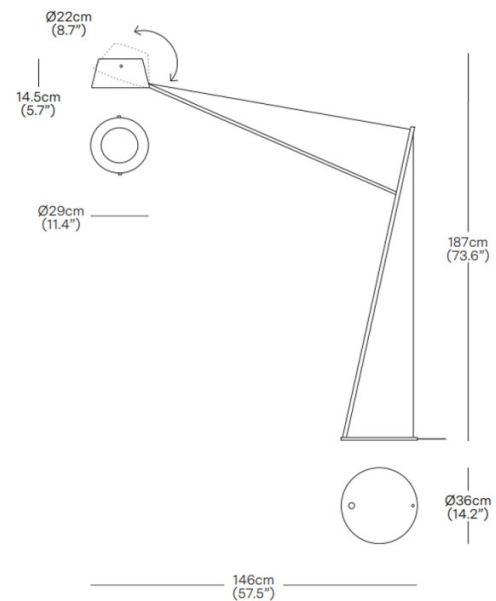

Please note, this product is also available with a black cable on request, please [contact us](#) for further information and pricing.

PRODUCT SPECIFICATION

Light Source: 1 x Max 6W E27 LED (Included)

IP Code: 20

Dimming: In-line on/off switch included on cable.

Dimensions: Shade: Ø29cm
 Shade Height: 14.5cm
 Height: 187cm
 Depth: 146cm
 Base: Ø36cm

Cable Length: 155cm

For all sales and technical enquiries, please contact: