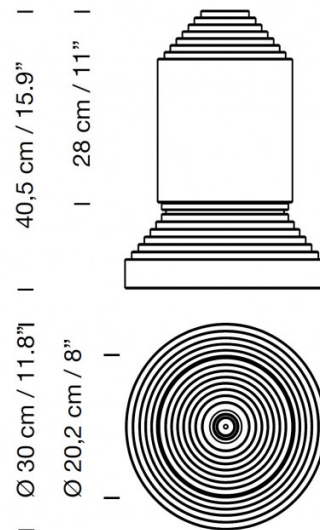

PRODUCT SPECIFICATION

Light Source: 1 x Max 12W E27 LED (included)

IP Code: 20

Dimming: In-line dimmer included on cable.

Dimensions: Base: Ø30cm
Height: 40.5cm
Cable Length: 225cm

For all sales and technical enquiries, please contact: