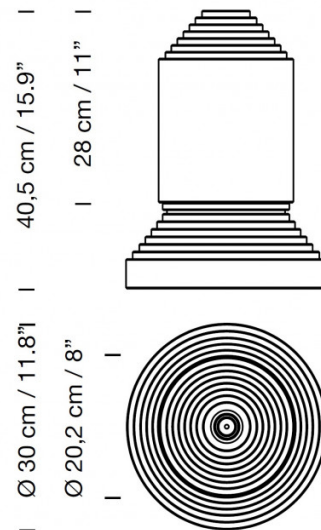

PRODUCT SPECIFICATION

Light Source: 1 x Max 11W E27 LED (included)

IP Code: 20

Dimming: In-line dimmer included on cable.

Dimensions: Base: Ø30cm
Height: 40.5cm
Cable Length: 225cm

For all sales and technical enquiries, please contact: