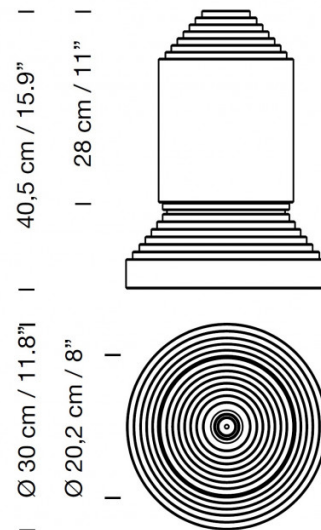

PRODUCT SPECIFICATION

Light Source: 1 x Max 12W E27 LED (included)

IP Code: 20

Dimming: In-line dimmer included on cable.

Dimensions: Base: Ø30cm
Height: 40.5cm
Cable Length: 225cm

For all sales and technical enquiries, please contact: