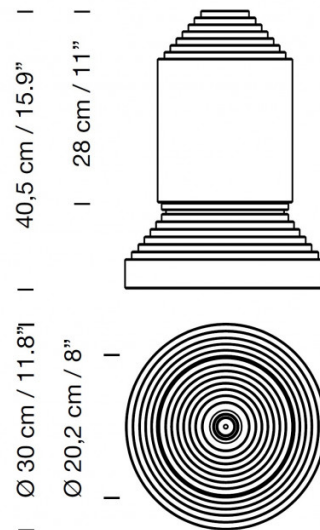

## PRODUCT SPECIFICATION

**Light Source:** 1 x Max 12W E27 LED (included)

**IP Code:** 20

**Dimming:** In-line dimmer included on cable.

**Dimensions:** Base: Ø30cm  
Height: 40.5cm  
Cable Length: 225cm

**For all sales and technical enquiries, please contact:**