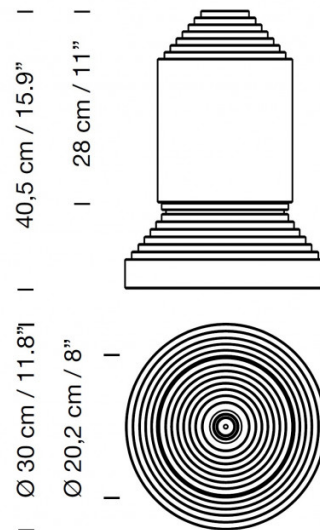

PRODUCT SPECIFICATION

Light Source: 1 x Max 11W E27 LED (included)

IP Code: 20

Dimming: In-line dimmer included on cable.

Dimensions: Base: Ø30cm
Height: 40.5cm
Cable Length: 225cm

For all sales and technical enquiries, please contact: