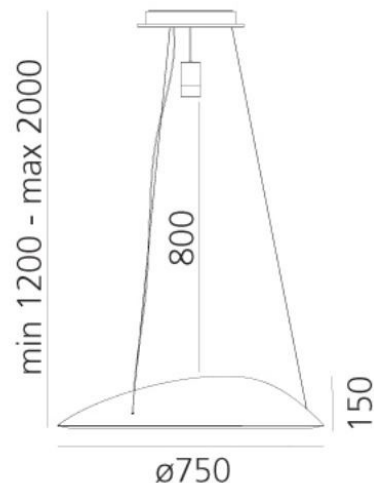

Artemide

Artemide Ameluna RGB LED Suspension

LA4447/RGB

SOURCE: <https://www.davidvillagelighting.co.uk/product/Artemide-Ameluna-RGB-LED-Suspension/17375>

PRODUCT DESCRIPTION

Designer: Mercedes-Benz Style

Ameluna RGB by Artemide

PRODUCT SPECIFICATION

- Light Source:** LED RGB Strip 4W, 139 lumens + 41W, 3000K, 4231 lumens
- IP Code:** 20
- Dimming:** Push to make/ switch dimming and dimmable via the Artemide App. Please consult your electrician, additional wiring may be required on site.
- Dimensions:** Ø 75 cm
15 cm height
120-200 cm cord length