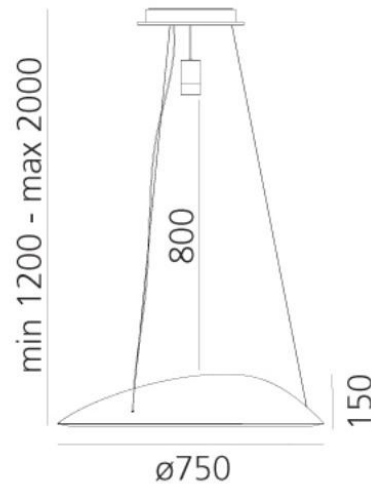

Artemide

**Artemide Ameluna RGB LED
Suspension**

LA4447/RGB

SOURCE: <https://www.davidvillagelighting.co.uk/product/Artemide-Ameluna-RGB-LED-Suspension/17375>

PRODUCT DESCRIPTION

Designer: Mercedes-Benz Style

PRODUCT SPECIFICATION

- Light Source:** LED RGB Strip 4W, 139 lumens + 41W, 3000K, 4231 lumens
- IP Code:** 20
- Dimming:** Push to make/ switch dimming and dimmable via the Artemide App. Please consult your electrician, additional wiring may be required on site.
- Dimensions:** Ø 75 cm
15 cm height
120-200 cm cord length