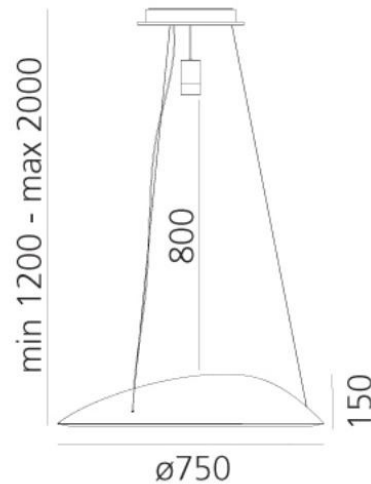

Artemide

Artemide Ameluna RGB LED Suspension

LA4447/RGB

SOURCE: <https://www.davidvillagelighting.co.uk/product/Artemide-Ameluna-RGB-LED-Suspension/17375>

PRODUCT DESCRIPTION

Designer: Mercedes-Benz Style

Ameluna RGB by Artemide

PRODUCT SPECIFICATION

- Light Source:** LED RGB Strip 4W, 139 lumens + 41W, 3000K, 4231 lumens
- IP Code:** 20
- Dimming:** Push to make/ switch dimming and dimmable via the Artemide App. Please consult your electrician, additional wiring may be required on site.
- Dimensions:** Ø 75 cm
15 cm height
120-200 cm cord length