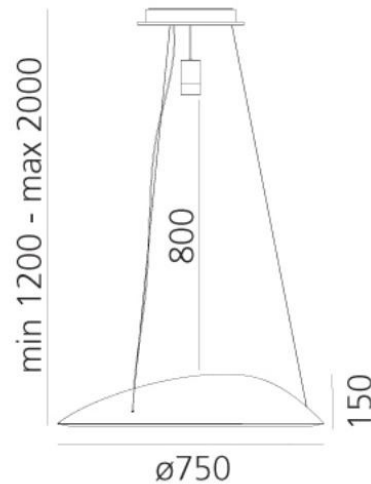

Artemide

Artemide Ameluna RGB LED Suspension

LA4447/RGB

SOURCE: <https://www.davidvillagelighting.co.uk/product/Artemide-Ameluna-RGB-LED-Suspension/17375>

PRODUCT DESCRIPTION

Designer: Mercedes-Benz Style

Ameluna RGB by Artemide

PRODUCT SPECIFICATION

- Light Source:** LED RGB Strip 4W, 139 lumens + 41W, 3000K, 4231 lumens
- IP Code:** 20
- Dimming:** Push to make/ switch dimming and dimmable via the Artemide App. Please consult your electrician, additional wiring may be required on site.
- Dimensions:** Ø 75 cm  
15 cm height  
120-200 cm cord length