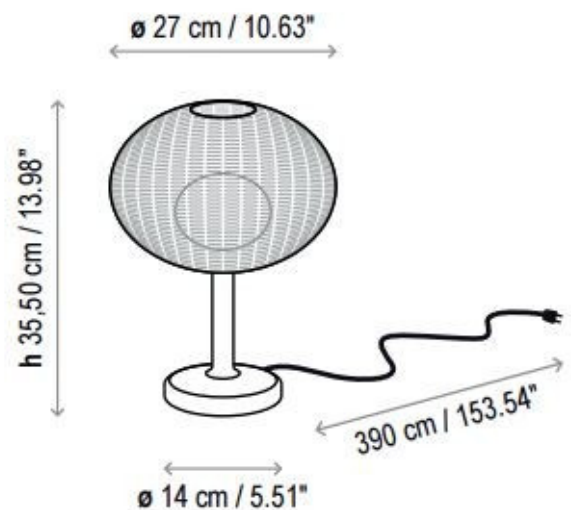

## Bover Garota M/36 Outdoor LED Table Lamp

The Garota M/36 Outdoor table lamp was designed by Alex Fernández Camps & Gonzalo Milá for Bover and generates a unique environment. This small outdoor table lamp boasts a structure made of aluminium that can withstand exposure to the elements, whilst the hand woven shade is composed of polyethylene synthetic fibre. The LED light source is protected by a polyethylene globe diffuser, which results in a warm and calming light output, perfect for creating ambience in your space.

The shade of the Bover Garota M/36 LED Table Lamp was inspired by the shell of a sea urchin, and allows illumination to escape from both the top and the bottom of the design. This results in both direct and indirect light output and overall a more even dispersion of illumination.

## PRODUCT SPECIFICATION

**Light Source:** 8.4W, 2700K, 1122 Lumens

**IP Code:** 66

**Dimming:** Integrated dimmer on the product.

**Dimensions:** Shade: Ø27cm  
Height: 35.5cm  
Base: Ø14cm  
Cable Length: 3.9m