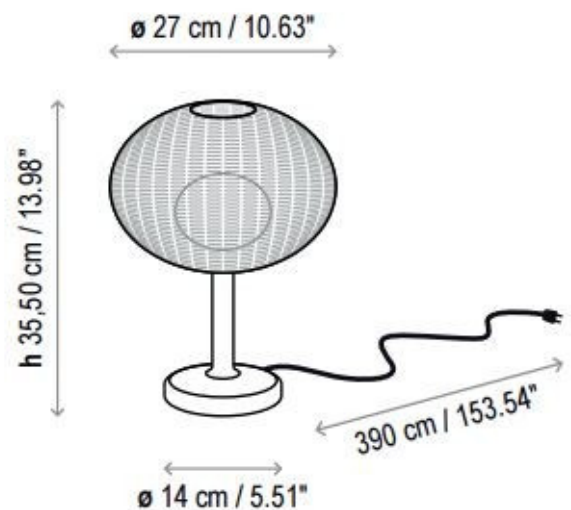

Bover Garota M/36 Outdoor LED Table Lamp

The Garota M/36 Outdoor table lamp was designed by Alex Fernández Camps & Gonzalo Milá for Bover and generates a unique environment. This small outdoor table lamp boasts a structure made of aluminium that can withstand exposure to the elements, whilst the hand woven shade is composed of polyethylene synthetic fibre. The LED light source is protected by a polyethylene globe diffuser, which results in a warm and calming light output, perfect for creating ambience in your space.

The shade of the Bover Garota M/36 LED Table Lamp was inspired by the shell of a sea urchin, and allows illumination to escape from both the top and the bottom of the design. This results in both direct and indirect light output and overall a more even dispersion of illumination.

PRODUCT SPECIFICATION

Light Source: 8.4W, 2700K, 1122 Lumens

IP Code: 66

Dimming: Integrated dimmer on the product.

Dimensions: Shade: Ø27cm
Height: 35.5cm
Base: Ø14cm
Cable Length: 3.9m

For all sales and technical enquiries, please contact: