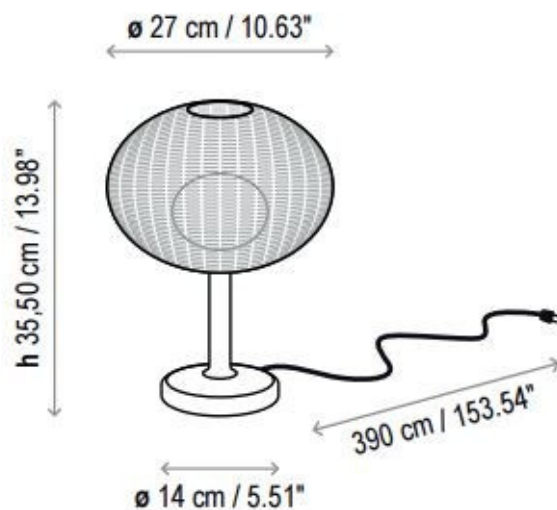

Bover Garota M/36 Outdoor LED Table Lamp

LA4416

SOURCE: <https://www.davidvillagelighting.co.uk/product/Bover-Garota-M36-Outdoor-LED-Table-Lamp/17326>

PRODUCT DESCRIPTION

Designer: Alex Fernández Camps & Gonzalo Milá

Bover Garota M/36 Outdoor LED Table Lamp

The Garota M/36 Outdoor table lamp was designed by Alex Fernández Camps & Gonzalo Milá for Bover and generates a unique environment. This small outdoor table lamp boasts a structure made of aluminium that can withstand exposure to the elements, whilst the hand woven shade is composed of polyethylene synthetic fibre. The LED light source is protected by a polyethylene globe diffuser, which results in a warm and calming light output, perfect for creating ambience in your space.

The shade of the Bover Garota M/36 LED Table Lamp was inspired by the shell of a sea urchin, and allows illumination to escape from both the top and the bottom of the design. This results in both direct and indirect light output and overall a more even dispersion of illumination.

PRODUCT SPECIFICATION

- Light Source:** 8.4W, 2700K, 1122 Lumens
- IP Code:** 66
- Dimming:** Integrated dimmer on the product.
- Dimensions:** Shade: Ø27cm
Height: 35.5cm
Base: Ø14cm
Cable Length: 3.9m