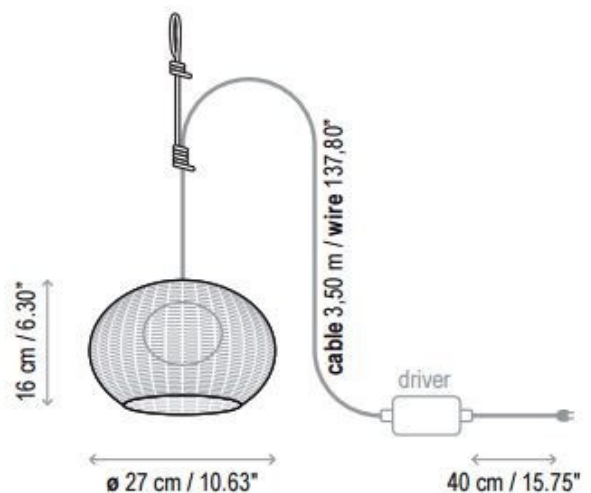

### Bover Garota Hang Outdoor LED Pendant

The Garota Hang Outdoor is a small portable LED pendant lamp made of aluminium, it can withstand exposure to the elements and boasts an IP66 rating. Bover Hang Outdoor Pendant has an LED light source, protected by a frosted, polyethylene globe of medium density and UV protection. The electrical cord is also protected with waterproof neoprene coating which encases a driver for the LED.

The Hang Outdoor Pendant was designed by Alex Fernández Camps & Gonzalo Milá for Bover; the structure allows for temporary flexible placement on numerous outdoor locations such as tree branches, overhangs or fences. The Garota LED Outdoor Pendant Light is **available in 2 shade colours, brown or ivory white** and also with the choice of **2 ceiling rose finishes, natural white or graphite brown**, so you can find the right colour for your exterior. Perfect for illuminating your garden, patio or decking area for a sprinkle of light that creates a personal sanctuary.

## PRODUCT SPECIFICATION

**Light Source:** 8.4W, 2700K, 1122 Lumens

**IP Code:** 66

**Dimming:** Non-dimmable.

**Dimensions:** Shade: Ø27cm  
Shade Height: 16cm  
Cable Length: 3.5m

**For all sales and technical enquiries, please contact:**