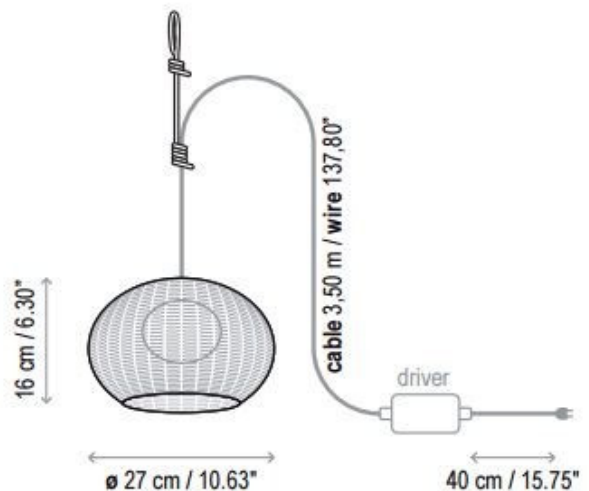

### Bover Garota Hang Outdoor LED Pendant

The Garota Hang Outdoor is a small portable LED pendant lamp made of aluminium, it can withstand exposure to the elements and boasts an IP66 rating. Bover Hang Outdoor Pendant has an LED light source, protected by a frosted, polyethylene globe of medium density and UV protection. The electrical cord is also protected with waterproof neoprene coating which encases a driver for the LED.

The Hang Outdoor Pendant was designed by Alex Fernández Camps & Gonzalo Milá for Bover; the structure allows for temporary flexible placement on numerous outdoor locations such as tree branches, overhangs or fences. The Garota LED Outdoor Pendant Light is **available in 2 shade colours, brown or ivory white** and also with the choice of **2 ceiling rose finishes, natural white or graphite brown**, so you can find the right colour for your exterior. Perfect for illuminating your garden, patio or decking area for a sprinkle of light that creates a personal sanctuary.

## PRODUCT SPECIFICATION

**Light Source:** 8.4W, 2700K, 1122 Lumens

**IP Code:** 66

**Dimming:** Non-dimmable.

**Dimensions:** Shade: Ø27cm  
Shade Height: 16cm  
Cable Length: 3.5m

**For all sales and technical enquiries, please contact:**