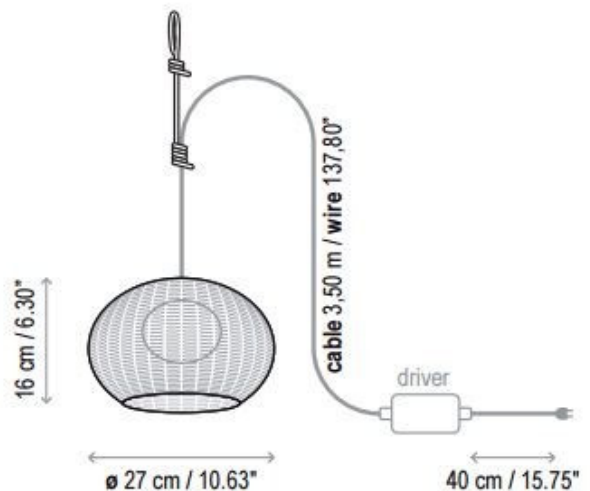

Bover Garota Hang Outdoor LED Pendant

The Garota Hang Outdoor is a small portable LED pendant lamp made of aluminium, it can withstand exposure to the elements and boasts an IP66 rating. Bover Hang Outdoor Pendant has an LED light source, protected by a frosted, polyethylene globe of medium density and UV protection. The electrical cord is also protected with waterproof neoprene coating which encases a driver for the LED.

The Hang Outdoor Pendant was designed by Alex Fernández Camps & Gonzalo Milá for Bover; the structure allows for temporary flexible placement on numerous outdoor locations such as tree branches, overhangs or fences. The Garota LED Outdoor Pendant Light is **available in 2 shade colours, brown or ivory white** and also with the choice of **2 ceiling rose finishes, natural white or graphite brown**, so you can find the right colour for your exterior. Perfect for illuminating your garden, patio or decking area for a sprinkle of light that creates a personal sanctuary.

PRODUCT SPECIFICATION

Light Source: 8.4W, 2700K, 1122 Lumens

IP Code: 66

Dimming: Non-dimmable.

Dimensions: Shade: Ø27cm
Shade Height: 16cm
Cable Length: 3.5m

For all sales and technical enquiries, please contact: