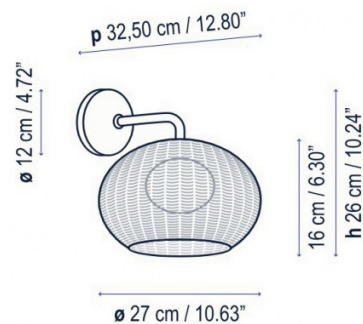

The included LED light source is encased by an inner globe, which emits a soft, diffused glow, creating a welcoming atmosphere in your outdoor area. The Garota LED outdoor wall lamp can be used to line your patio area, as a welcome home light by your door or as an atmospheric light for your garden and many more places to suit your needs. The beautiful wall light lends a rustic and natural touch to your outdoor area and is **available** with either a **natural white or graphite brown metal structure** and an **ivory white or brown shade**.

PRODUCT SPECIFICATION

Light Source: 8.4W, 2700K, 1122 Lumens

IP Code: 66

Dimming: Dimmable via Triac dimming.

Dimensions: Shade: Ø27cm
Height: 26cm
Shade Height: 16cm
Depth: 32.5cm
Wall Mount: Ø12cm

For all sales and technical enquiries, please contact: