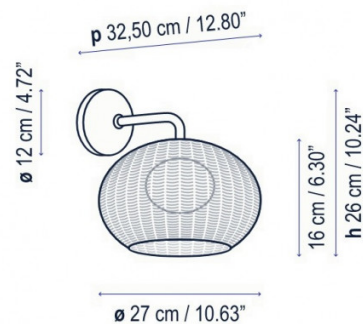

The included LED light source is encased by an inner globe, which emits a soft, diffused glow, creating a welcoming atmosphere in your outdoor area. The Garota LED outdoor wall lamp can be used to line your patio area, as a welcome home light by your door or as an atmospheric light for your garden and many more places to suit your needs. The beautiful wall light lends a rustic and natural touch to your outdoor area and is **available** with either a **natural white or graphite brown metal structure** and an **ivory white or brown shade**.

PRODUCT SPECIFICATION

Light Source: 8.4W, 2700K, 1122 Lumens

IP Code: 66

Dimming: Dimmable via Triac dimming.

Dimensions: Shade: Ø27cm
 Height: 26cm
 Shade Height: 16cm
 Depth: 32.5cm
 Wall Mount: Ø12cm

For all sales and technical enquiries, please contact: