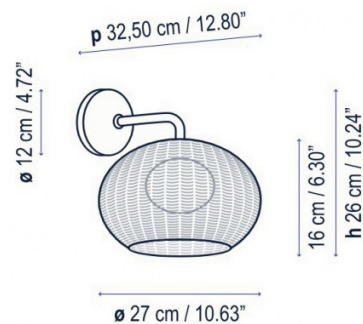

The included LED light source is encased by an inner globe, which emits a soft, diffused glow, creating a welcoming atmosphere in your outdoor area. The Garota LED outdoor wall lamp can be used to line your patio area, as a welcome home light by your door or as an atmospheric light for your garden and many more places to suit your needs. The beautiful wall light lends a rustic and natural touch to your outdoor area and is **available** with either a **natural white or graphite brown metal structure** and an **ivory white or brown shade**.

## PRODUCT SPECIFICATION

**Light Source:** 8.4W, 2700K, 1122 Lumens

**IP Code:** 66

**Dimming:** Dimmable via Triac dimming.

**Dimensions:** Shade: Ø27cm  
Height: 26cm  
Shade Height: 16cm  
Depth: 32.5cm  
Wall Mount: Ø12cm