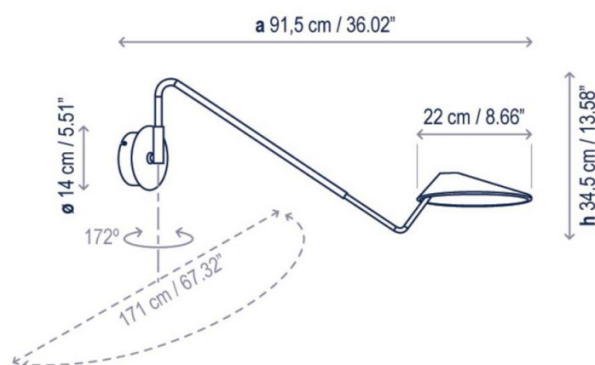

PRODUCT SPECIFICATION

Light Source: 10.5W, 2700K, 1200 Lumens

IP Code: 20

Dimming: Dimmable using Proxy sensor or leading edge and trailing edge (Triac).

Dimensions: Depth: 91.5cm
Shade Length: 22cm
Height: 34.5cm
Wall Bracket: Ø14cm