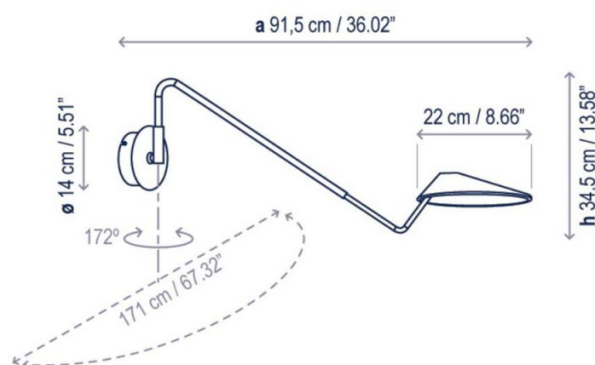

## PRODUCT SPECIFICATION

**Light Source:** 10.5W, 2700K, 1200 Lumens

**IP Code:** 20

**Dimming:** Dimmable using Proxy sensor or leading edge and trailing edge (Triac).

**Dimensions:** Depth: 91.5cm  
Shade Length: 22cm  
Height: 34.5cm  
Wall Bracket: Ø14cm