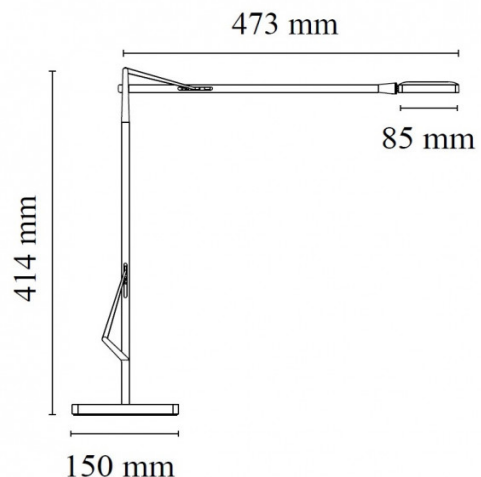

The Kelvin Edge is also available as a [wall light](#).

PRODUCT SPECIFICATION

Light Source: 7W, 2700-3200K, 306 Lumens

IP Code: 20

Dimming: Integrated dimmer on the product.

Dimensions: Lamp Head: 85cm
Height: 41.4cm
Length: 47.3cm
Base: 15cm x 15cm
Cable Length: 150cm