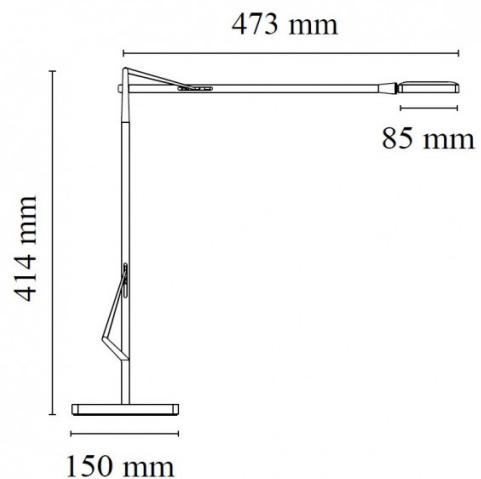

The Kelvin Edge is also available as a [wall light](#).

PRODUCT SPECIFICATION

Light Source: 7W, 2700-3200K, 306 Lumens

IP Code: 20

Dimming: Integrated dimmer on the product.

Dimensions: Lamp Head: 85cm
Height: 41.4cm
Length: 47.3cm
Base: 15cm x 15cm
Cable Length: 150cm