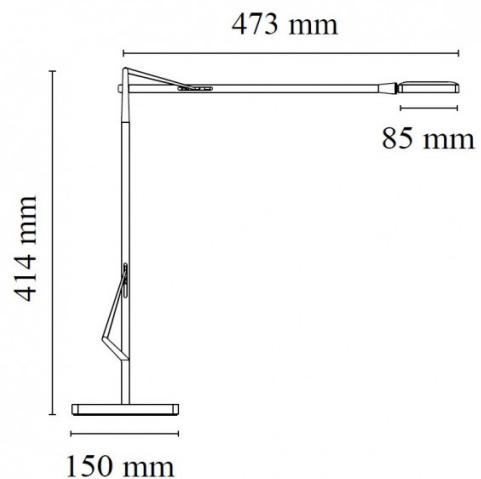

The Kelvin Edge is also available as a [wall light](#).

PRODUCT SPECIFICATION

Light Source: 7W, 2700-3200K, 306 Lumens

IP Code: 20

Dimming: Integrated dimmer on the product.

Dimensions: Lamp Head: 85cm
 Height: 41.4cm
 Length: 47.3cm
 Base: 15cm x 15cm
 Cable Length: 150cm