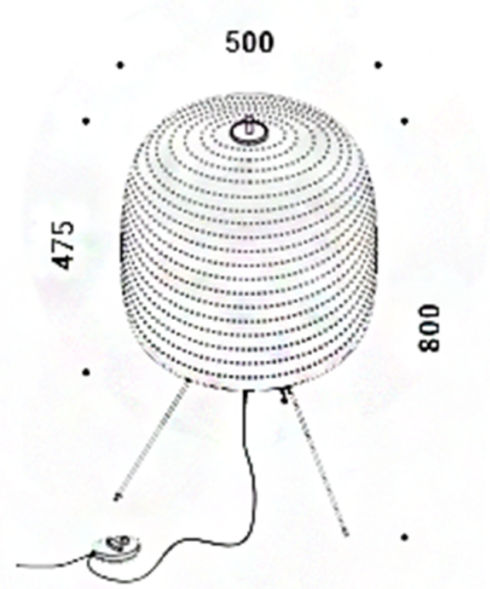

The Shoji Floor Lamp offers powerful illumination with its high wattage capacity, making it ideal for lighting up any space. Additionally, its inline dimmer feature allows you to easily create the perfect ambient environment.

PRODUCT SPECIFICATION

Light Source: 1x Max 18W, E27 LED (excluded)

IP Code: 20

Dimming: In line dimmer included on cable.

Dimensions: Shade Height: 45.5cm
Cable Length: 250cm
Shade: Ø 50cm
Height: 80cm

For all sales and technical enquiries, please contact: