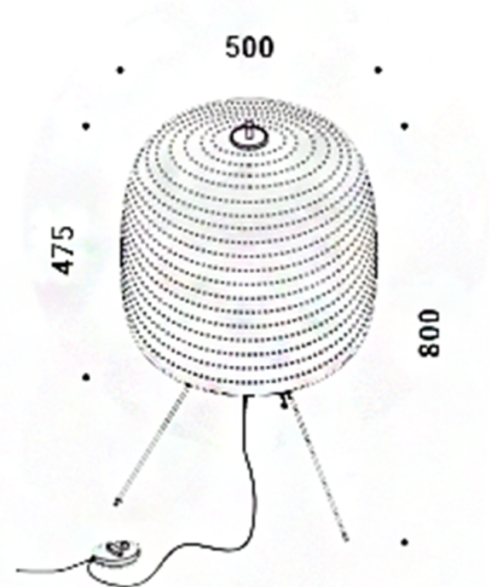

The Shoji Floor Lamp offers powerful illumination with its high wattage capacity, making it ideal for lighting up any space. Additionally, its inline dimmer feature allows you to easily create the perfect ambient environment.

PRODUCT SPECIFICATION

Light Source: 1x Max 18W, E27 LED (excluded)

IP Code: 20

Dimming: In line dimmer included on cable.

Dimensions: Shade Height: 45.5cm
Cable Length: 250cm
Shade: Ø 50cm
Height: 80cm

For all sales and technical enquiries, please contact: