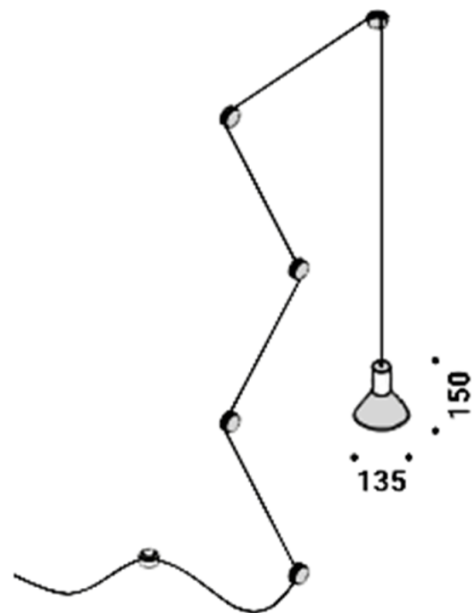

Davide Groppi Neuro Suspension Light was designed by Beppe Merlano in 2013. This simple project revives electrical cables to produce an industrial aesthetic which can be featured in both commercial and residential environments. The idea behind this light is to bring light wherever you like, starting from the wall socket. This innovative pendant was awarded the Design Plus award by Lighting+Building in 2014 proving Neuro Suspension is decorative and functional.

Please note: this product is supplied with a plug and needs to be installed near a wall or floor socket.

PRODUCT SPECIFICATION

Light Source: 1 x max 15W E27 LED (excluded)

IP Code: 20

Dimming: In line on/off switch included on cable

Dimensions: Shade: Ø 13.5cm
Shade height: 15cm
Cable length: 1000cm

For all sales and technical enquiries, please contact:

+44 (0)114 263 4266

info@davidvillagelighting.co.uk

www.davidvillagelighting.co.uk