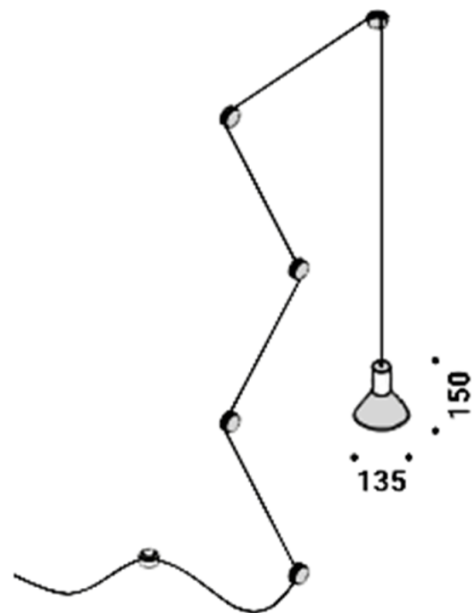

PRODUCT SPECIFICATION

Light Source: 1 x max 15W E27 LED (excluded)

IP Code: 20

Dimming: In line on/off switch included on cable

Dimensions: Shade: Ø 13.5cm
Shade height: 15cm
Cable length: 1000cm