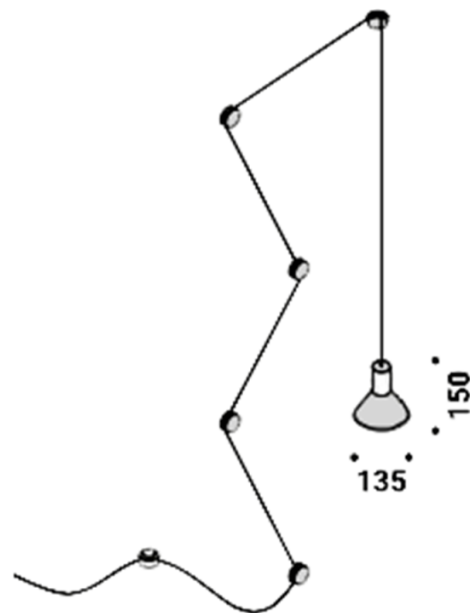

Davide Groppi Neuro Suspension Light was designed by Beppe Merlano in 2013. This simple project revives electrical cables to produce an industrial aesthetic which can be featured in both commercial and residential environments. The idea behind this light is to bring light wherever you like, starting from the wall socket. This innovative pendant was awarded the Design Plus award by Lighting+Building in 2014 proving Neuro Suspension is decorative and functional.

Please note: this product is supplied with a plug and needs to be installed near a wall or floor socket.

PRODUCT SPECIFICATION

Light Source: 1 x max 15W E27 LED (excluded)

IP Code: 20

Dimming: In line on/off switch included on cable

Dimensions: Shade: Ø 13.5cm
Shade height: 15cm
Cable length: 1000cm

For all sales and technical enquiries, please contact:

+44 (0)114 263 4266

info@davidvillagelighting.co.uk

www.davidvillagelighting.co.uk