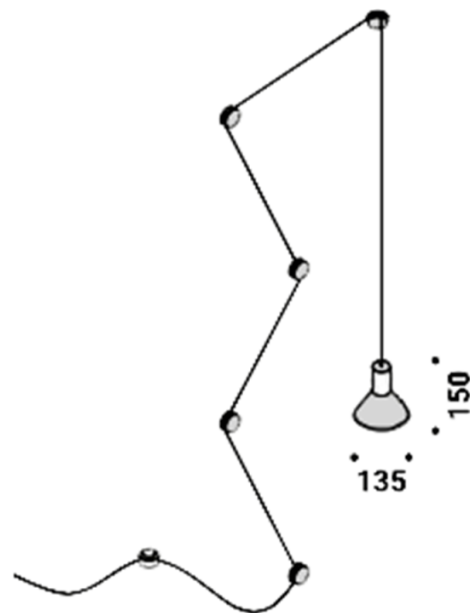

PRODUCT SPECIFICATION

Light Source: 1 x max 15W E27 LED (excluded)

IP Code: 20

Dimming: In line on/off switch included on cable

Dimensions: Shade: Ø 13.5cm
Shade height: 15cm
Cable length: 1000cm