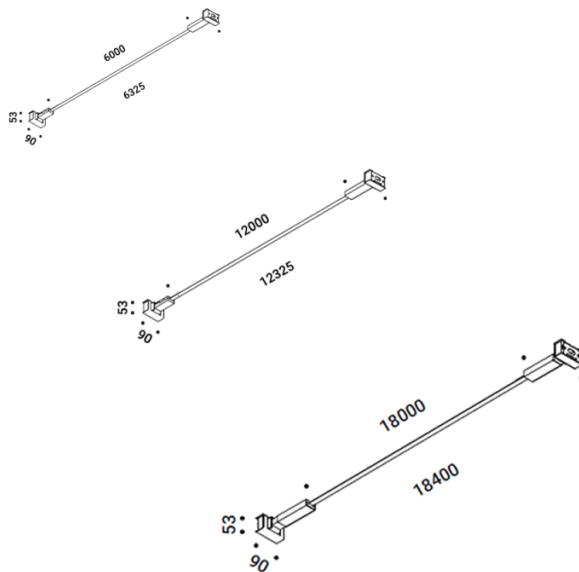

Davide Groppi Infinito Wall/Ceiling Light

Infinito Wall/Ceiling Light was designed by Davide Groppi in 2016. This design achieved two awards: the Archiproducts Design Award in 2017 and the People's Choice AZ Award in 2017. Infinito is a project that offers boundless amounts of light, thin strips of steel can be added to give it a length of up to 18 meters long. The installation of the Infinito has no limitations, you can stretch it from wall to wall, or ceiling to floor depending on your preference.

Davide Groppi Infinito Wall/Ceiling Light is an ultra-thin strip of special stainless steel just 18mm wide that cuts the space to produce indirect light. Infinito breaks down the luminaire, turning the structure into a crisp line. Infinito Wall/Ceiling Light uses a modern lighting solution that utilises LED technology and produces a direct downlight.

PRODUCT SPECIFICATION

- Light** **Infinito 6** - 60W, 3000K, 7200 Lumens
- Source:** **Infinito 12** - 120W, 3000K, 14400 Lumens
- Infinito 18** - 171W, 3000K, 20124 Lumens
- IP Code:** 20
- Dimming:** Dimmable via Push/1-10V dimming systems.
Please consult your electrician, additional wiring may be required on-site.
- Dimensions:** **Infinito 6**
Length: 600cm
Wall Fitting: 9 x 5.3cm
- Infinito 12**
Length: 1200cm
Wall Fitting: 9 x 5.3cm
- Infinito 18**
Length: 1800cm
Wall Fitting: 9 x 5.3cm