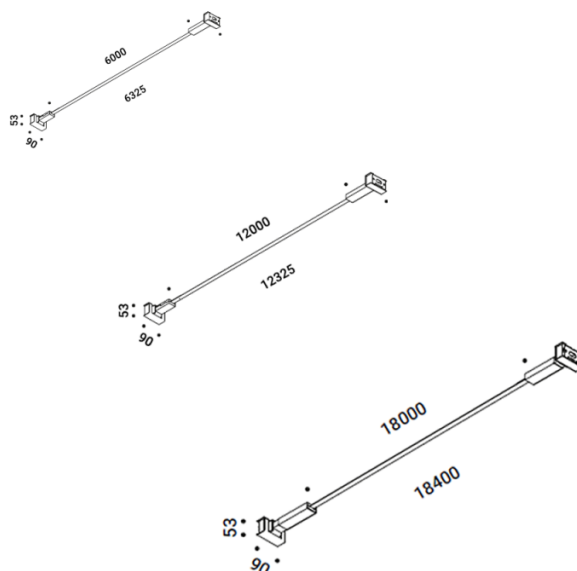

Davide Groppi Infinito Wall/Ceiling Light

Infinito Wall/Ceiling Light was designed by Davide Groppi in 2016. This design achieved two awards: the Archiproducts Design Award in 2017 and the People's Choice AZ Award in 2017. Infinito is a project that offers boundless amounts of light, thin strips of steel can be added to give it a length of up to 18 meters long. The installation of the Infinito has no limitations, you can stretch it from wall to wall, or ceiling to floor depending on your preference.

Davide Groppi Infinito Wall/Ceiling Light is an ultra-thin strip of special stainless steel just 18mm wide that cuts the space to produce indirect light. Infinito breaks down the luminaire, turning the structure into a crisp line. Infinito Wall/Ceiling Light uses a modern lighting solution that utilises LED technology and produces a direct downlight.

PRODUCT SPECIFICATION

Light	Infinito 6 - 60W, 3000K, 7200 Lumens
Source:	Infinito 12 - 120W, 3000K, 14400 Lumens Infinito 18 - 171W, 3000K, 20124 Lumens
IP Code:	20
Dimming:	Dimmable via Push/1-10V dimming systems. Please consult your electrician, additional wiring may be required on-site.
Dimensions:	Infinito 6 Length: 600cm Wall Fitting: 9 x 5.3cm Infinito 12 Length: 1200cm Wall Fitting: 9 x 5.3cm Infinito 18 Length: 1800cm Wall Fitting: 9 x 5.3cm