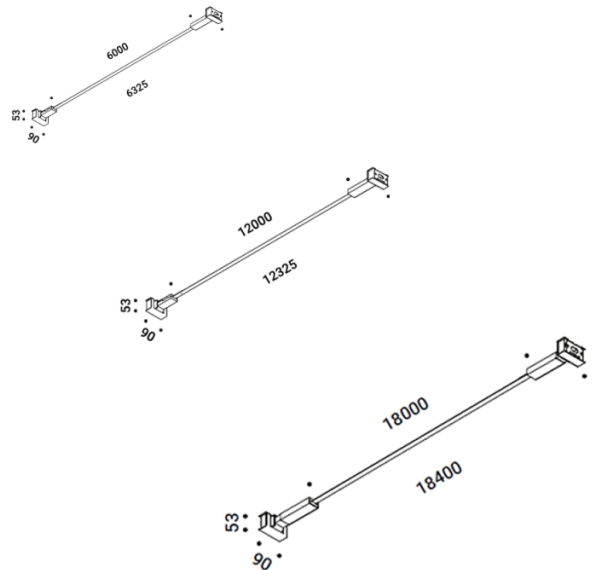

Davide Groppi Infinito Wall/Ceiling Light

Infinito Wall/Ceiling Light was designed by Davide Groppi in 2016. This design achieved two awards: the Archiproducts Design Award in 2017 and the People’s Choice AZ Award in 2017. Infinito is a project that offers boundless amounts of light, thin strips of steel can be added to give it a length of up to 18 meters long. The installation of the Infinito has no limitations, you can stretch it from wall to wall, or ceiling to floor depending on your preference.

Davide Groppi Infinito Wall/Ceiling Light is an ultra-thin strip of special stainless steel just 18mm wide that cuts the space to produce indirect light. Infinito breaks down the luminaire, turning the structure into a crisp line. Infinito Wall/Ceiling Light uses a modern lighting solution that utilises LED technology and produces a direct downlight.

PRODUCT SPECIFICATION

- Light** **Infinito 6** - 60W, 3000K, 7200 Lumens
- Source:** **Infinito 12** - 120W, 3000K, 14400 Lumens
- Infinito 18** - 171W, 3000K, 20124 Lumens
- IP Code:** 20
- Dimming:** Dimmable via Push/1-10V dimming systems. Please consult your electrician, additional wiring may be required on-site.
- Dimensions:** **Infinito 6**
 Length: 600cm
 Wall Fitting: 9 x 5.3cm
- Infinito 12**
 Length: 1200cm
 Wall Fitting: 9 x 5.3cm
- Infinito 18**
 Length: 1800cm
 Wall Fitting: 9 x 5.3cm