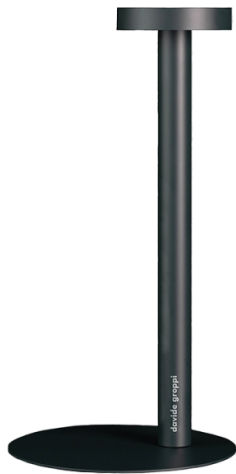

daide groppi

Daide Groppi TeTaTeT LED Portable Lamp

LA4389

SOURCE: <https://www.davidvillagelighting.co.uk/product/Daide-Groppi-TeTaTeT-LED-Portable-Lamp/17287>

PRODUCT DESCRIPTION

Designer: Daide Groppi

Daide Groppi TeTaTeT LED Portable Lamp

Daide Groppi designed the TeTaTeT LED Portable Lamp, creating a timeless and iconic lighting solution. The inspiration behind this collection of colourful portables was to illuminate each dining table beautifully. TeTaTeT Led Portable Lamp is a decorative yet functional piece, the magnetic base is detachable and can be hidden under a table cloth to create the illusion that the lamp can balance on its slender stem. This minimal lamp instantly draws the eye and creates a unique ambience with a wide variety of eight colours to choose from.

Portable and rechargeable, the TeTaTeT LED Lamp has a battery life of approximately 12 hours allowing hours of illumination in any environment whether it's commercial or residential. TeTaTeT evokes the expression of freedom. Each table lamp is fitted with touch technology and comes with a charger.

PRODUCT SPECIFICATION

- Light Source:** 2W, 3000K, 178 Lumens
- IP Code:** 20
- Dimming:** Integrated on/off switch on the product
- Dimensions:**
 - Height: 34.5cm
 - Shade: Ø 9cm
 - Body: Ø2.5cm
 - Base: Ø 18cm