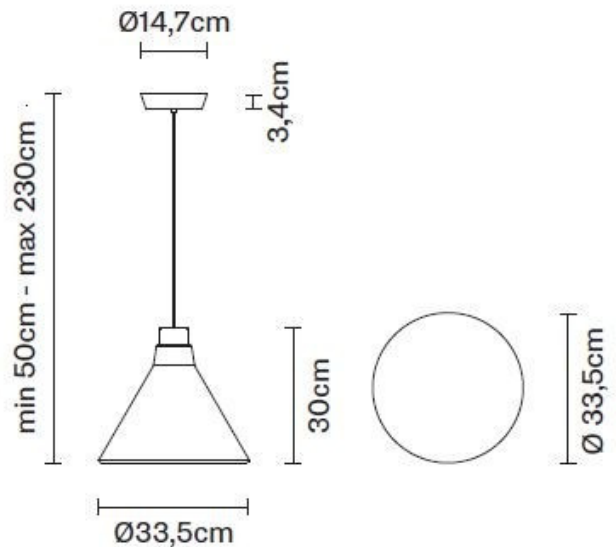

PRODUCT SPECIFICATION

- Light Source:** 10W, 3000K, 920 Lumens
- IP Code:** 40
- Dimming:** Push to make/switch dimming, dimmable using push to make switches. Please consult your electrician, additional wiring may be required.
- Dimensions:** Shade: Ø33.5cm
Shade Height: 30cm
Minimum Drop Height: 15cm
Maximum Drop Height: 200cm
Ceiling Canopy: Ø14.7cm