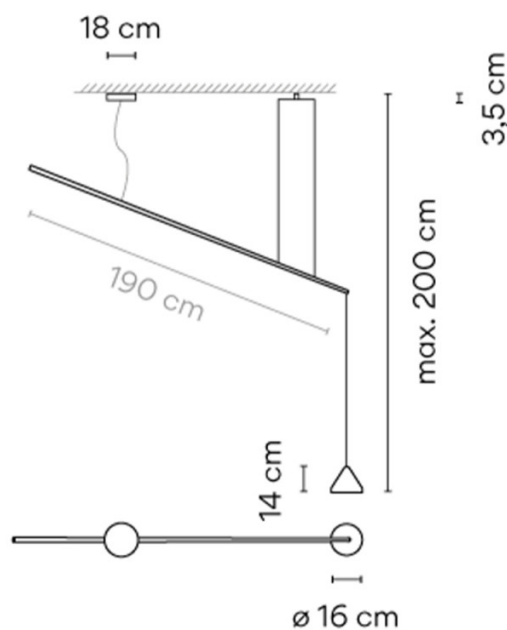

The Vibia North 5670 LED Suspension was designed by Arik Levy and is composed of traditional conical shades which are suspended from a slim carbon fibre rod structure. The shade and rod are connected cable by an almost invisible cable, resulting in the light source appearing to float in mid-air. This contemporary suspension light utilises LED technology and provides an even illumination with a flexible character which can be focused where required.

Driver included Constant Current 350mA. 110-240V. 50/60Hz.

DALI or Smart optional dimming upon request. [Contact us](#) for more information and pricing.

PRODUCT SPECIFICATION

Light Source:	9W, 2700K, 1041 Lumens
IP Code:	20
Dimming:	Dimmable via 1-10V dimming systems. Please consult your electrician, additional wiring may be required on site.
Dimensions:	Shade Height: 14cm Maximum Height: 200cm Arm Length: 190cm