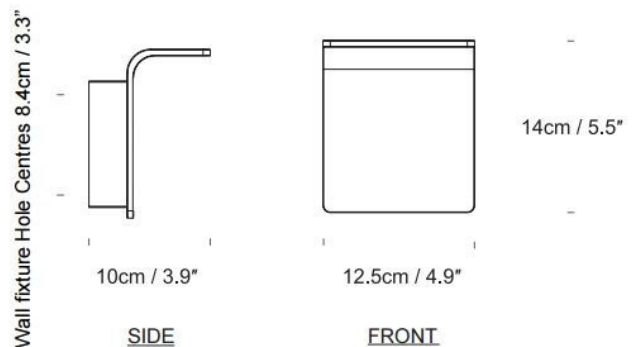

### Innermost Bracket LED Wall Light

The Innermost Bracket wall light is a streamlined LED fixture designed for modern interiors. Its minimalist form allows it to integrate seamlessly into a range of spaces while providing powerful and efficient illumination. Crafted from aluminium, Bracket has a subtle, low-profile design with a 6mm visible section when embedded, making it an ideal solution for those seeking a discrete lighting option. Whether for accent lighting in residential settings or as a functional wall light in commercial interiors, Bracket combines elegance with performance.

## PRODUCT SPECIFICATION

- Light Source:** 13W, 3000K, 1150 Lumens
- IP Code:** 20
- Dimming:** Dimmable via leading / trailing-edge + TRIAC dimmer.
- Dimensions:** Height 14cm  
Width 12.5cm  
Depth 10cm