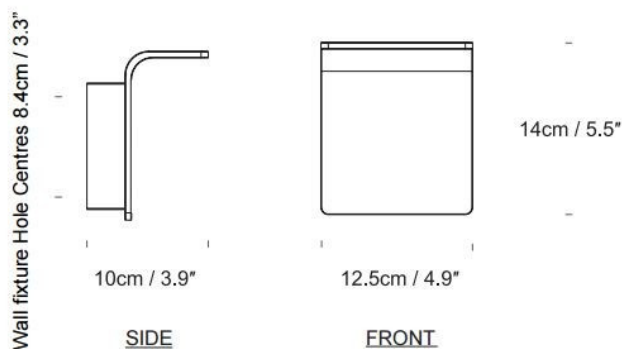

### Innermost Bracket LED Wall Light

The Innermost Bracket wall light is a streamlined LED fixture designed for modern interiors. Its minimalist form allows it to integrate seamlessly into a range of spaces while providing powerful and efficient illumination. Crafted from aluminium, Bracket has a subtle, low-profile design with a 6mm visible section when embedded, making it an ideal solution for those seeking a discrete lighting option. Whether for accent lighting in residential settings or as a functional wall light in commercial interiors, Bracket combines elegance with performance.

## PRODUCT SPECIFICATION

- Light Source:** 13W, 3000K, 1150 Lumens
- IP Code:** 20
- Dimming:** Dimmable via leading / trailing-edge + TRIAC dimmer.
- Dimensions:** Height 14cm  
Width 12.5cm  
Depth 10cm