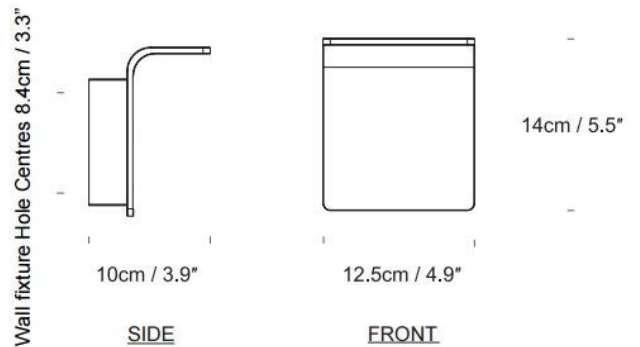

### Innermost Bracket LED Wall Light

The Innermost Bracket wall light is a streamlined LED fixture designed for modern interiors. Its minimalist form allows it to integrate seamlessly into a range of spaces while providing powerful and efficient illumination. Crafted from aluminium, Bracket has a subtle, low-profile design with a 6mm visible section when embedded, making it an ideal solution for those seeking a discrete lighting option. Whether for accent lighting in residential settings or as a functional wall light in commercial interiors, Bracket combines elegance with performance.

## PRODUCT SPECIFICATION

- Light Source:** 13W, 3000K, 1150 Lumens
- IP Code:** 20
- Dimming:** Dimmable via leading / trailing-edge + TRIAC dimmer.
- Dimensions:** Height 14cm  
Width 12.5cm  
Depth 10cm