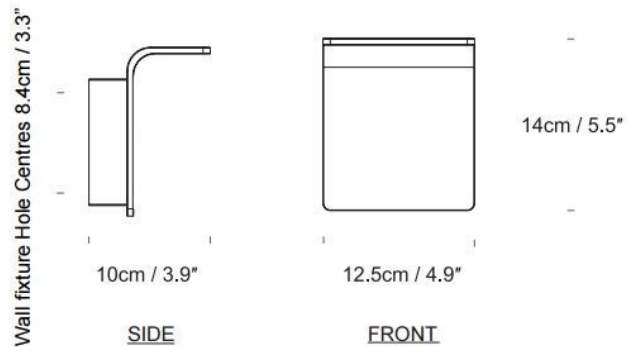

innermost

Innermost Bracket LED Wall Light

LA4380

SOURCE: <https://www.davidvillagelighting.co.uk/product/Innermost-Bracket-LED-Wall-Light/17273>

PRODUCT DESCRIPTION

Designer: Innermost Design Team

Innermost Bracket LED Wall Light

The Innermost Bracket wall light is a streamlined LED fixture designed for modern interiors. Its minimalist form allows it to integrate seamlessly into a range of spaces while providing powerful and efficient illumination. Crafted from aluminium, Bracket has a subtle, low-profile design with a 6mm visible section when embedded, making it an ideal solution for those seeking a discrete lighting option. Whether for accent lighting in residential settings or as a functional wall light in commercial interiors, Bracket combines elegance with performance.

PRODUCT SPECIFICATION

- Light Source:** 13W, 3000K, 1150 Lumens
- IP Code:** 20
- Dimming:** Dimmable via leading / trailing-edge + TRIAC dimmer.
- Dimensions:** Height 14cm
Width 12.5cm
Depth 10cm

For all sales and technical enquiries, please contact: