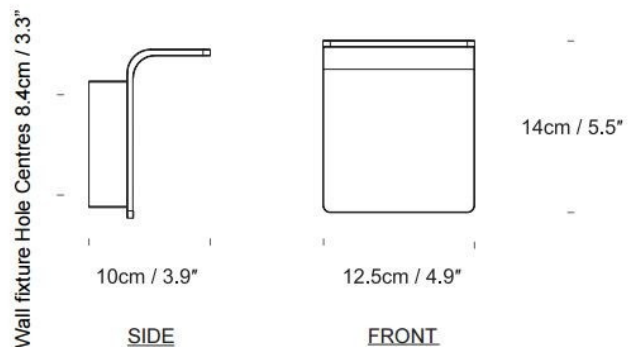

innermost

Innermost Bracket LED Wall Light

LA4380

SOURCE: <https://www.davidvillagelighting.co.uk/product/Innermost-Bracket-LED-Wall-Light/17273>

PRODUCT DESCRIPTION

Designer: Innermost Design Team

Innermost Bracket LED Wall Light

The Innermost Bracket wall light is a streamlined LED fixture designed for modern interiors. Its minimalist form allows it to integrate seamlessly into a range of spaces while providing powerful and efficient illumination. Crafted from aluminium, Bracket has a subtle, low-profile design with a 6mm visible section when embedded, making it an ideal solution for those seeking a discrete lighting option. Whether for accent lighting in residential settings or as a functional wall light in commercial interiors, Bracket combines elegance with performance.

PRODUCT SPECIFICATION

- Light Source:** 13W, 3000K, 1150 Lumens
- IP Code:** 20
- Dimming:** Dimmable via leading / trailing-edge + TRIAC dimmer.
- Dimensions:** Height 14cm
Width 12.5cm
Depth 10cm

For all sales and technical enquiries, please contact: