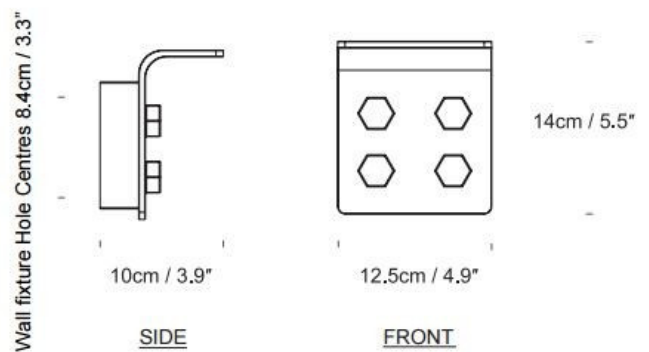

Innermost Bolt LED Wall Light

LA4379

SOURCE: <https://www.davidvillagelighting.co.uk/product/Innermost-Bolt-LED-Wall-Light/17272>

PRODUCT DESCRIPTION

Designer: Innermost Design Team

Innermost Bolt Wall Light

PRODUCT SPECIFICATION

- Light Source:** 13W, 3000K, 1150 Lumens
- IP Code:** 20
- Dimming:** Dimmable via Triac dimming.
- Dimensions:** Height: 14cm
Width: 12.5cm
Depth: 10cm

For all sales and technical enquiries, please contact: