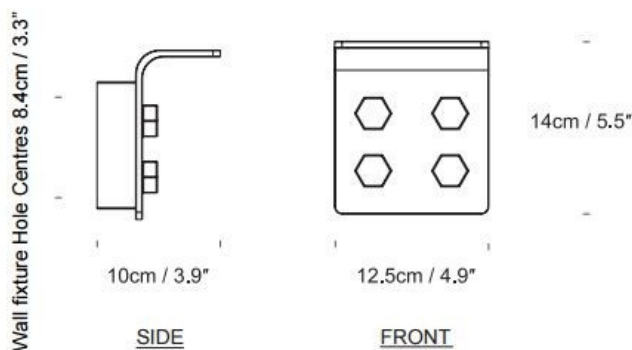

The Bolt is designed with versatility in mind, offering options for recessed installation that reduces its profile to a mere 6mm, blending seamlessly with walls. Available in a white finish or in a range of custom colours upon request, this dimmable wall light provides both ambient and task lighting options. Perfect as an accent piece or for functional illumination in hallways, workspaces, and more, the Bolt LED Wall Light offers a refined balance of form and function.

PRODUCT SPECIFICATION

Light Source: 13W, 3000K, 1150 Lumens

IP Code: 20

Dimming: Dimmable via Triac dimming.

Dimensions: Height: 14cm
Width: 12.5cm
Depth: 10cm

For all sales and technical enquiries, please contact: