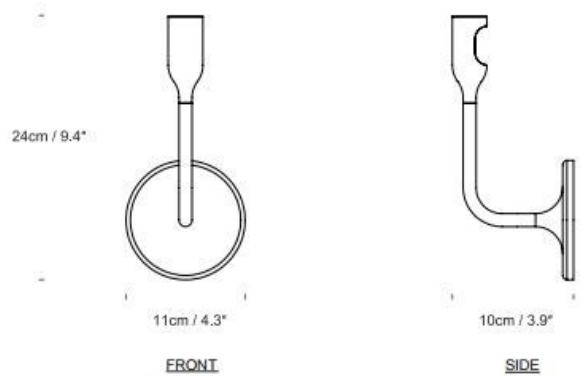

innermost

Innermost YOY LIGHT LED Wall Light

LA4378

SOURCE: <https://www.davidvillagelighting.co.uk/product/Innermost-YOY-LIGHT-LED-Wall-Light/17271>

PRODUCT DESCRIPTION

Designer: YOY Design Studio

Innermost YOY LIGHT LED Wall Light

Following the success of YOY's table lamp, the YOY LIGHT Wall Light offers a sleek, wall-mounted version. The YOY WALL provides the same enchanting projected outline, giving a minimal and striking effect that interacts directly with the wall, making it more than just a backdrop. Ideal for modern interiors seeking a touch of creative lighting.

PRODUCT SPECIFICATION

- Light Source:** 3W, 2700K, 100Lumens
- IP Code:** 20
- Dimming:** Dimmable via mains phase dimming.
- Dimensions:** Height: 24.5cm
Width: 11cm
Wall Mount: Ø10cm

For all sales and technical enquiries, please contact: