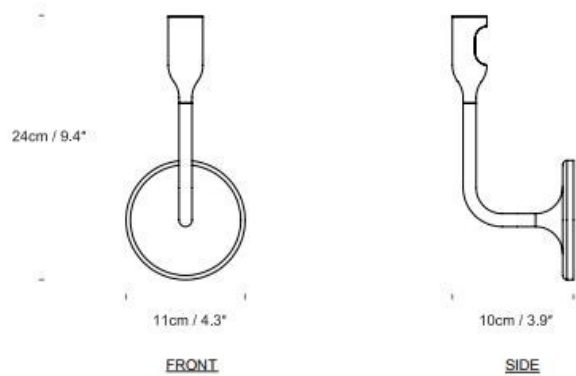

innermost

Innermost YOY LIGHT LED Wall Light

LA4378

SOURCE: <https://www.davidvillagelighting.co.uk/product/Innermost-YOY-LIGHT-LED-Wall-Light/17271>

PRODUCT DESCRIPTION

Designer: YOY Design Studio

Innermost YOY LIGHT LED Wall Light

Following the success of YOY's table lamp, the YOY LIGHT Wall Light offers a sleek, wall-mounted version. The YOY WALL provides the same enchanting projected outline, giving a minimal and striking effect that interacts directly with the wall, making it more than just a backdrop. Ideal for modern interiors seeking a touch of creative lighting.

PRODUCT SPECIFICATION

- Light Source:** 3W, 2700K, 100Lumens
- IP Code:** 20
- Dimming:** Dimmable via mains phase dimming.
- Dimensions:** Height: 24.5cm
Width: 11cm
Wall Mount: Ø10cm

For all sales and technical enquiries, please contact: