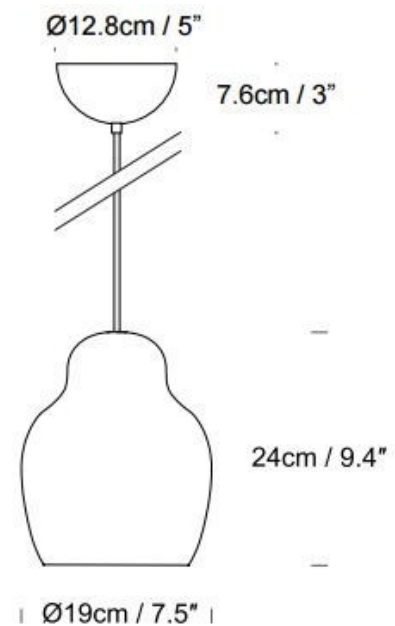

PRODUCT SPECIFICATION

Light Source: 1x Max 100W E27 (excluded)

IP Code: 20

Dimming: Dimmable via mains phase dimming.

Dimensions: Height: 24cm
Width: 17.6cm
Cable length: 4m