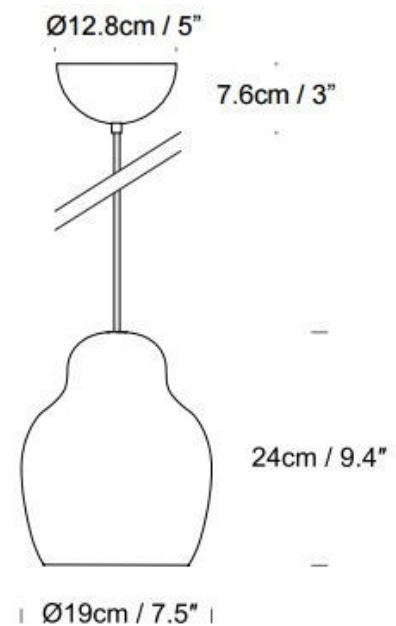

## PRODUCT SPECIFICATION

**Light Source:** 1x Max 100W E27 (excluded)

**IP Code:** 20

**Dimming:** Dimmable via mains phase dimming.

**Dimensions:** Height: 24cm  
Width: 17.6cm  
Cable length: 4m

**For all sales and technical enquiries, please contact:**