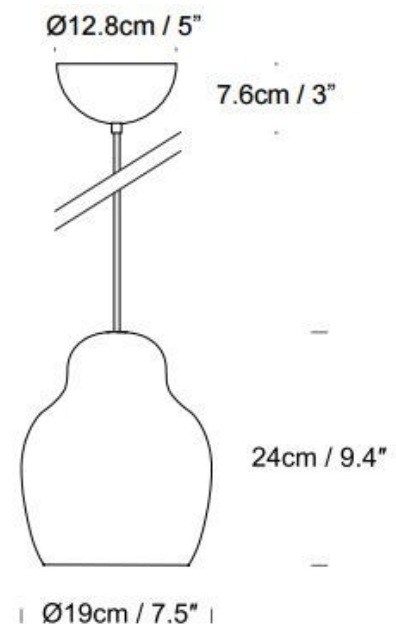

Innermost Pomelo Pendant

LA4377

SOURCE: <https://www.davidvillagelighting.co.uk/product/Innermost-Pomelo-Pendant/17270>

PRODUCT DESCRIPTION

Designer: Innermost Design Team

Innermost Pomelo Pendant Light

The Pomelo Pendant Light by Innermost is a masterclass in subtlety and elegance, offering a delicate balance between form and function. Crafted from mouth-blown opal glass by skilled artisans, its smooth, rounded shape provides a soft, diffused light that fills the room with a tranquil ambiance. The sculptural design features a stately silhouette that blends seamlessly into a variety of settings, from contemporary lounges to serene bedrooms.

Complemented by a matching white ceiling rose and a discreet white PVC cable, the Pomelo Pendant is designed to integrate effortlessly into any interior. Its timeless appeal and warm, even glow make it an ideal choice for creating an inviting atmosphere, whether used as a focal point or in combination with other lights. With its restrained elegance, the Pomelo Pendant provides a refined lighting solution for both residential and commercial spaces.

PRODUCT SPECIFICATION

Light Source: 1x Max 100W E27 (excluded)

IP Code: 20

Dimming: Dimmable via mains phase dimming.

Dimensions: Height: 24cm
Width: 17.6cm
Cable length: 4m

For all sales and technical enquiries, please contact: