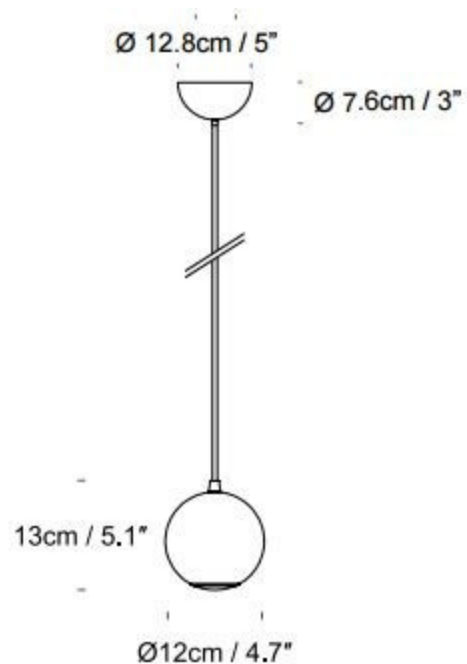

### Innermost Boule Suspension

The Innermost Boule pendant light is an elegant, spherical spotlight that brings refined simplicity to any interior. Designed with a polished metallic finish, Boule makes a striking statement on its own or as part of a cluster, creating a focal point in any room. The pendant's stainless-steel body reflects its surroundings, adding dimension and a touch of sophistication. Boule's braided cable, in coordinated colours, ensures a seamless look, with the option of up to 4m length for flexible placement.

## PRODUCT SPECIFICATION

**Light Source:** 1 x Max 25W GU10 (excluded)

**IP Code:** 20

**Dimming:** Dimmable via mains phase dimming.

**Dimensions:** Height: 13cm  
Width: 12cm

Cable length: 4m

**For all sales and technical enquiries, please contact:**