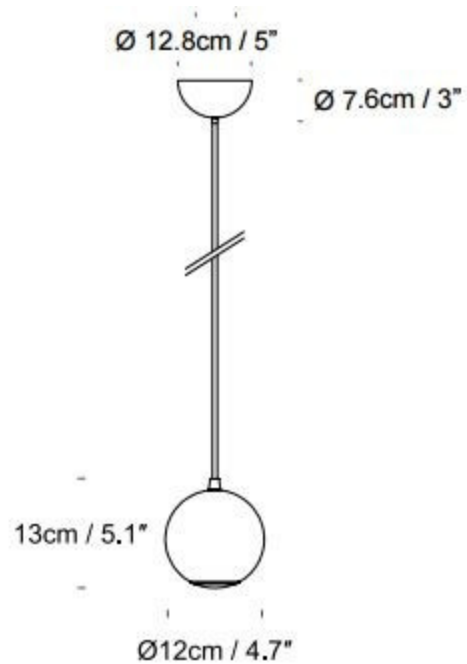

The Innermost Boule pendant light is an elegant, spherical spotlight that brings refined simplicity to any interior. Designed with a polished metallic finish, Boule makes a striking statement on its own or as part of a cluster, creating a focal point in any room. The pendant's stainless-steel body reflects its surroundings, adding dimension and a touch of sophistication. Boule's braided cable, in coordinated colours, ensures a seamless look, with the option of up to 4m length for flexible placement.

PRODUCT SPECIFICATION

Light Source: 1 x Max 25W GU10 (excluded)

IP Code: 20

Dimming: Dimmable via mains phase dimming.

Dimensions: Height: 13cm
Width: 12cm

Cable length: 4m

For all sales and technical enquiries, please contact: