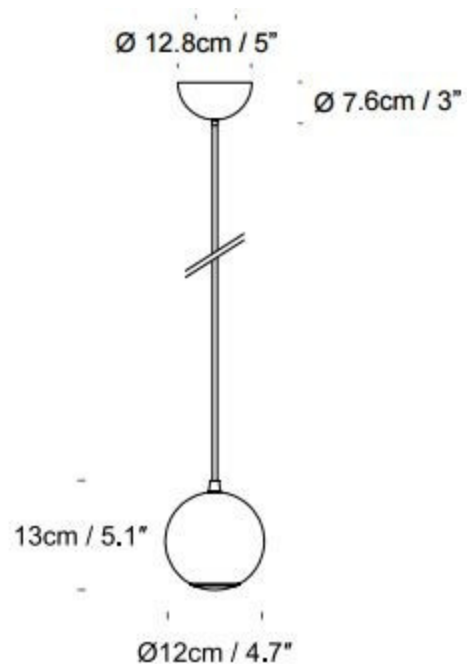

The Innermost Boule pendant light is an elegant, spherical spotlight that brings refined simplicity to any interior. Designed with a polished metallic finish, Boule makes a striking statement on its own or as part of a cluster, creating a focal point in any room. The pendant's stainless-steel body reflects its surroundings, adding dimension and a touch of sophistication. Boule's braided cable, in coordinated colours, ensures a seamless look, with the option of up to 4m length for flexible placement.

PRODUCT SPECIFICATION

Light Source: 1 x Max 25W GU10 (excluded)

IP Code: 20

Dimming: Dimmable via mains phase dimming.

Dimensions: Height: 13cm
Width: 12cm

Cable length: 4m

For all sales and technical enquiries, please contact: