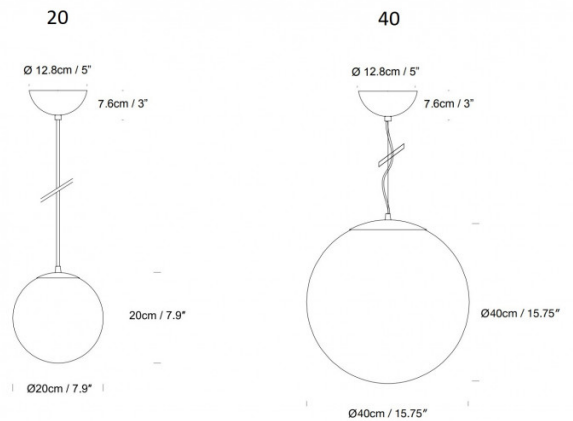

Innermost Drop Pendant

LA4375

SOURCE: <https://www.davidvillagelighting.co.uk/product/Innermost-Drop-Pendant/17268>

PRODUCT DESCRIPTION

Designer: Innermost Design Team

Innermost Drop Pendant Light

The Innermost Drop pendant light encapsulates the refined simplicity of mid-century design. This frosted glass globe pendant, topped with a choice of white powder-coated or brass-plated stainless steel cap, resembles a delicate drop of pearl, adding a subtle elegance to any room. Compact yet impactful, the Drop is ideal for smaller spaces or to hang in clusters for a unique lighting arrangement.

PRODUCT SPECIFICATION

Light Source: Drop 20: 1 x Max 60W E27 (excluded)
Drop 40: 1 x Max 100W E27 (excluded)

IP Code: 20

Dimming: Dimmable via mains phase dimming.

Dimensions: Drop 20 - Ø20cm
Drop 40 - Ø40cm

Ceiling Canopy: Ø12.8cm
Cable Length: 4m

For all sales and technical enquiries, please contact:

+44 (0)114 263 4266

info@davidvillagelighting.co.uk

www.davidvillagelighting.co.uk