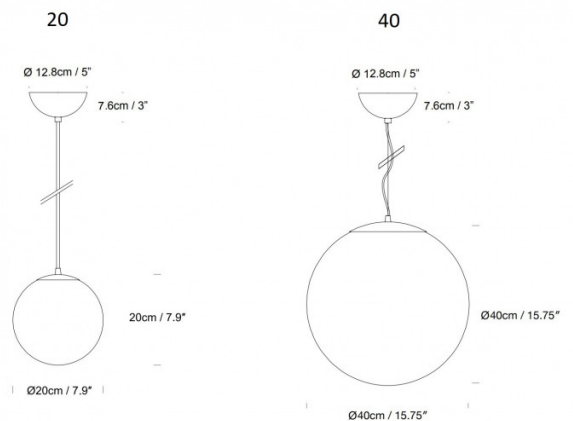

Innermost Drop Pendant

LA4375

SOURCE: <https://www.davidvillagelighting.co.uk/product/Innermost-Drop-Pendant/17268>

PRODUCT DESCRIPTION

Designer: Innermost Design Team

Innermost Drop Pendant Light

The Innermost Drop pendant light encapsulates the refined simplicity of mid-century design. This frosted glass globe pendant, topped with a choice of white powder-coated or brass-plated stainless steel cap, resembles a delicate drop of pearl, adding a subtle elegance to any room. Compact yet impactful, the Drop is ideal for smaller spaces or to hang in clusters for a unique lighting arrangement.

PRODUCT SPECIFICATION

Light Source: Drop 20: 1 x Max 60W E27 (excluded)
Drop 40: 1 x Max 100W E27 (excluded)

IP Code: 20

Dimming: Dimmable via mains phase dimming.

Dimensions: Drop 20 - Ø20cm
Drop 40 - Ø40cm

Ceiling Canopy: Ø12.8cm
Cable Length: 4m

For all sales and technical enquiries, please contact:

+44 (0)114 263 4266

info@davidvillagelighting.co.uk

www.davidvillagelighting.co.uk