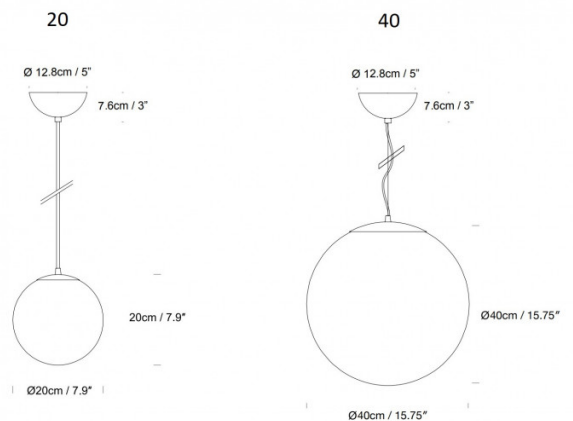

## PRODUCT SPECIFICATION

**Light Source:** Drop 20: 1 x Max 60W E27 (excluded)  
Drop 40: 1 x Max 100W E27 (excluded)

**IP Code:** 20

**Dimming:** Dimmable via mains phase dimming.

**Dimensions:** Drop 20 - Ø20cm  
Drop 40 - Ø40cm

Ceiling Canopy: Ø12.8cm  
Cable Length: 4m

**For all sales and technical enquiries, please contact:**

+44 (0)114 263 4266

info@davidvillagelighting.co.uk

www.davidvillagelighting.co.uk