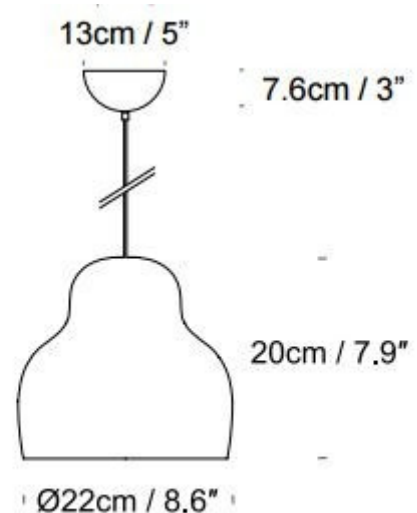

Light Source: 1x Max 60W E27 (excluded)

IP Code: 20

Dimming: Dimmable via mains phase dimming.

Dimensions: Height: 20cm
Shade: Ø22cm
Ceiling canopy: 13cm
Cable length: 4m

For all sales and technical enquiries, please contact: