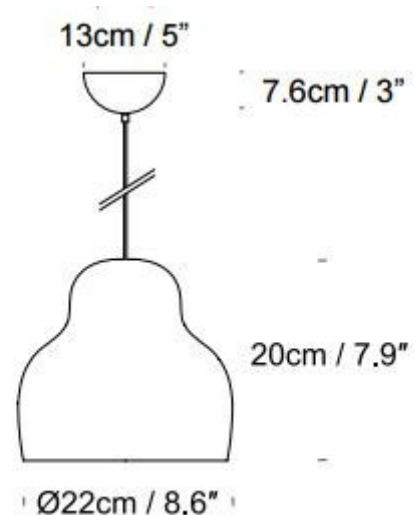

## PRODUCT SPECIFICATION

- Light Source:** 1x Max 60W E27 (excluded)
- IP Code:** 20
- Dimming:** Dimmable via mains phase dimming.
- Dimensions:** Height: 20cm  
Shade: Ø22cm  
Ceiling canopy: 13cm  
Cable length: 4m