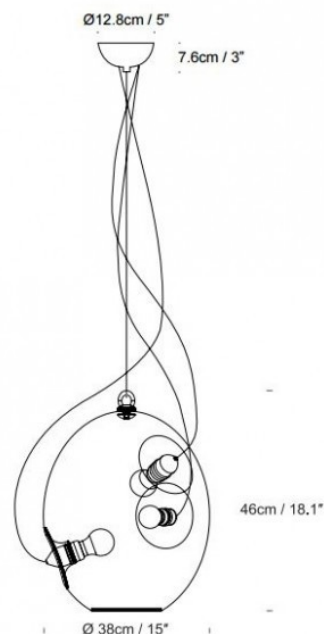

PRODUCT SPECIFICATION

Light Source: 3x Max 100W E27 (excluded)

IP Code: 20

Dimming: Dimmable via mains phase dimming.

Dimensions: Height: 46cm
Shade: Ø28cm

Cable length: 4m

For all sales and technical enquiries, please contact: