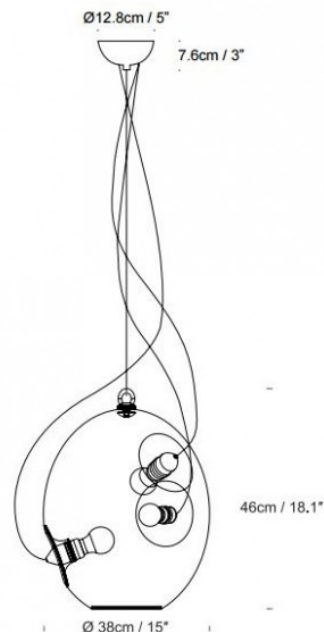

innermost

Innermost Membrane Pendant Light

LA4370

SOURCE: <https://www.davidvillagelighting.co.uk/product/Innermost-Membrane-Pendant-Light/17263>

PRODUCT DESCRIPTION

Designer: Jette Scheib

Innermost Membrane Pendant Light

PRODUCT SPECIFICATION

- Light Source:** 3x Max 100W E27 (excluded)
- IP Code:** 20
- Dimming:** Dimmable via mains phase dimming.
- Dimensions:** Height: 46cm
Shade: Ø28cm

Cable length: 4m

For all sales and technical enquiries, please contact: