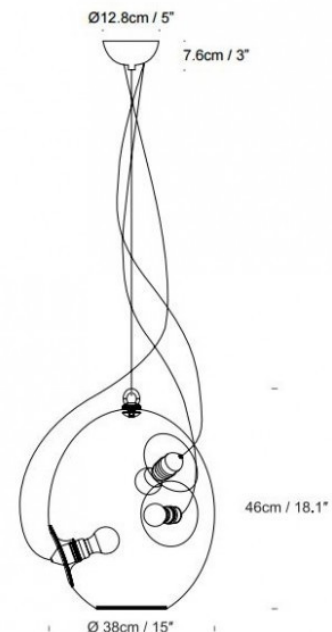

innermost

Innermost Membrane Pendant Light

LA4370

SOURCE: <https://www.davidvillagelighting.co.uk/product/Innermost-Membrane-Pendant-Light/17263>

PRODUCT DESCRIPTION

Designer: Jette Scheib

Innermost Membrane Pendant Light

PRODUCT SPECIFICATION

Light Source: 3x Max 100W E27 (excluded)

IP Code: 20

Dimming: Dimmable via mains phase dimming.

Dimensions: Height: 46cm
Shade: Ø28cm

Cable length: 4m

For all sales and technical enquiries, please contact: