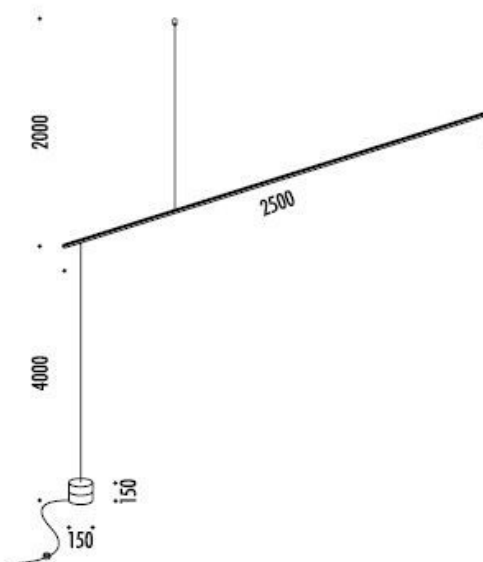

PRODUCT SPECIFICATION

Light Source: 23W, 3000K, 882 Lumens

IP Code: 20

Dimming: Non dimmable

Dimensions: Height: 400cm
Drop Cable: 200cm
Pole Length: 250cm

For all sales and technical enquiries, please contact: