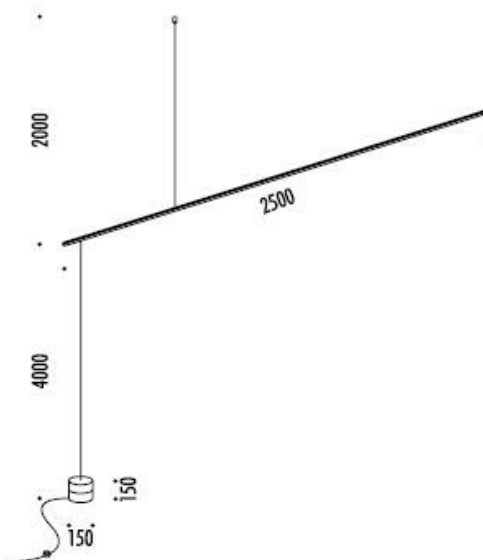

PRODUCT SPECIFICATION

Light Source: 23W, 3000K, 882 Lumens

IP Code: 20

Dimming: Non dimmable

Dimensions: Height: 400cm
Drop Cable: 200cm
Pole Length: 250cm

For all sales and technical enquiries, please contact: