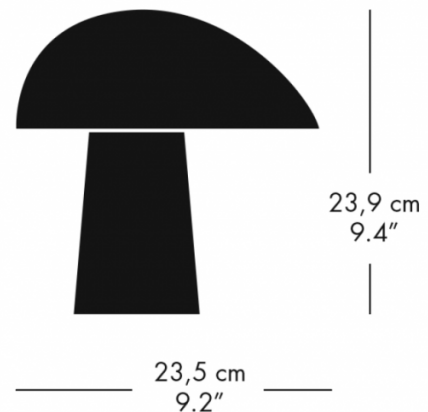

Designed by Nikolai Wiig Hansen in 2015, the Night Owl table lamp was created from wanting to design a Nordic cosy light. The lamp is made with a lovely asymmetric oval shade that has an intriguing and unique look and the base is conical, completing the overall aesthetic. The bottom of the shade has a diffuser, to create a warm glow that is glare-free and atmospheric.

The Night Owl table light is available in 2 colours, midnight blue and smokey white, with a base either in the same colour or with an organic ash wood finish. The two colours also get their names from nature with smokey white resembling the dazzling light of the full moon and the midnight blue named after the blue tone of the twilight sky. Both magical and gorgeous, this table lamp can be used in a variety of spaces and the small size makes it great for bedside tables, shelves and window sills.

PRODUCT SPECIFICATION

Light Source: 1 x Max 15W E27 (excluded)

IP Code: 20

Dimming: In line on/off switch included on cable.

Dimensions: Ø23.5cm
Height: 23.9cm
Cable Length: 2m

For all sales and technical enquiries, please contact: