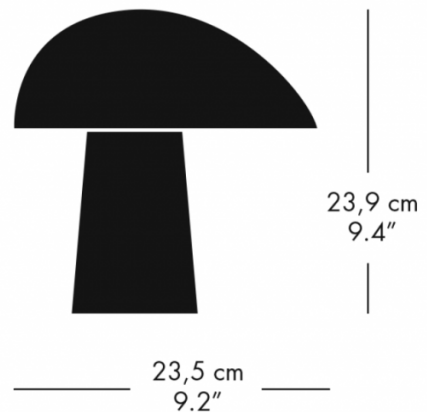

The Night Owl table light is available in 6 colours, midnight blue and smokey white, with a base either in the same colour or with an organic ash wood finish, or in two high gloss finishes. Black and Steel. Both magical and gorgeous, this table lamp can be used in a variety of spaces and the small size makes it great for bedside tables, shelves and window sills.

## PRODUCT SPECIFICATION

**Light Source:** 1 x Max 15W E27 (excluded)

**IP Code:** 20

**Dimming:** In line on/off switch included on cable.

**Dimensions:** Ø23.5cm  
Height: 23.9cm  
Cable Length: 2m

**For all sales and technical enquiries, please contact:**