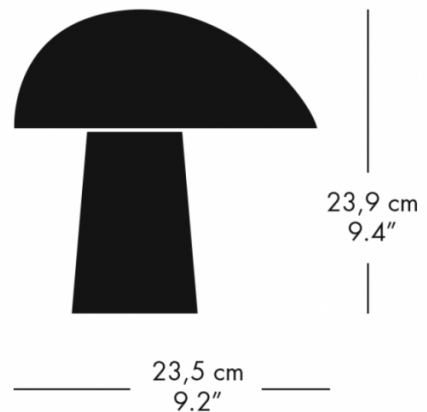

Designed by Nikolai Wiig Hansen in 2015, the Night Owl table lamp was created from wanting to design a Nordic cosy light. The lamp is made with a lovely asymmetric oval shade that has an intriguing and unique look and the base is conical, completing the overall aesthetic. The bottom of the shade has a diffuser, to create a warm glow that is glare-free and atmospheric.

The Night Owl table light is available in 6 colours, midnight blue and smokey white, with a base either in the same colour or with an organic ash wood finish, or in two high gloss finishes. Black and Steel. Both magical and gorgeous, this table lamp can be used in a variety of spaces and the small size makes it great for bedside tables, shelves and window sills.

PRODUCT SPECIFICATION

Light Source: 1 x Max 15W E27 (excluded)

IP Code: 20

Dimming: In line on/off switch included on cable.

Dimensions: Ø23.5cm
Height: 23.9cm
Cable Length: 2m

For all sales and technical enquiries, please contact: